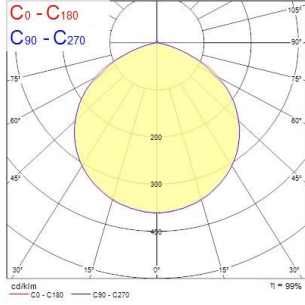

Start Flood without PIR

Start Flood IP65 7000LM 840 Black
0050166

Product features

- The streamlined, durable, lightweight die-cast aluminium body makes Start Flood IP65 a perfect choice for building facades, car parks, garages and construction areas. The product includes 1 m pre-wired stripped cable and fitting bracket for quick and easy installation and the universal mounting bracket allows wall or surface mounting with the possibility of vertical tilting. Black (RAL9017) housing, white reflector, 7000 lm, 58 W, 121 lm/W, 4000K, non dimmable, CRI>80, IP65, IK06, Class I, lifespan L70:B50: 120000 hrs, 151 x 193 x 30 mm (L x W x H). Weight: 0.665 kg.

PRODUCT OVERVIEW

Product name	Start Flood IP65 7000LM 840 Black
Technology	LED
Cap/Base	N/A
Housing	Aluminium
Mount	Wall surface mounted, Ceiling surface mounting
General application	Residential & Consumer
ETIM Class	EC001744
E-number FI	4579633
Warranty	3 years
Useful luminous flux (Fuse)	7000
Fixture luminous flux (lm)	7000
Luminaire efficacy (lm/W)	121
Correlated colour temperature (k)	4000
Light colour	Neutral White
CRI (Ra)	80
Colour Variation Initial (SDCM)	SDCM5
Beam Angle (°)	110
Photobiological Risk Group	RG1
Total power consumption (W)	58
Electrical protection	Class I
Control gear type	Not required
Dimmable	No
Dimming method	N/A
Housing colour	Black
IP rating	IP65
IK rating	IK06
Product EAN number	5410288501666

PHOTOMETRY

Start Flood without PIR

Start Flood IP65 7000LM 840 Black
0050166

Distance [m]	Cone diameter [m]	E0° [lx]	E10° [lx]	E30° [lx]	E45° [lx]	E60° [lx]	E75° [lx]	E90° [lx]	E120° [lx]	E150° [lx]	E180° [lx]
0.5	1.45 3.50	1000*	872	666							
1.0	2.99 7.00	254	216	165							
1.5	4.48 10.50	112	97	75							
2.0	5.98 14.00	61	55	43							
2.5	7.47 17.50	46	41	32							
3.0	8.96 21.00	35	31	24							

Distance [m] Cone diameter [m] Illuminance [lx]

— C0 - C180 (Half beam angle: 112.9°)
— C90 - C270 (Half beam angle: 112.4°)

TECHNICAL DRAWINGS