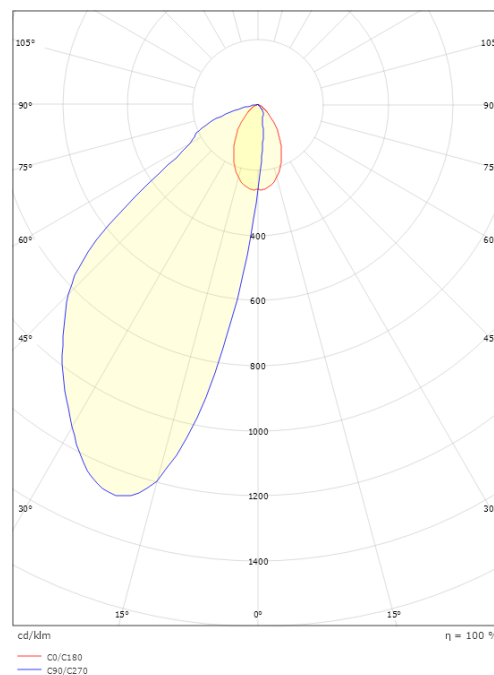

Callisto Pole

Callisto Pole Black 110lm 3000K Ra>80 Trailing edge dimming

Article code: 914005
EAN: 7021989140054

Electrical

System wattage: 3W
Voltage: 220-240V
Max. luminaires per circuit breaker: B10: 115, B16: 184, C10: 134, C16: 215

Light technic

Type of light source: LED
Luminous flux: 110lm
Efficacy: 37 lm/W
Colour temperature: 3000K
Colour rendering (CRI): Ra>80
MacAdams factor: SDCM: 3
Lifetime: L70/B50>50,000
Light distribution: Direct/Asymmetric
Optic: Glass Clear
Beam angle: 65°/85°

Control/Dimming

Type: Trailing edge dimming

Protection

Luminaire class: Class I

Energy and approvals

Contains light source of energy class: F
Breeam: Fulfils Hea 01 for flicker free lighting

Materials and finish

Housing: Aluminium
Colour: Black (RAL 9004)
Optics: Tempered glass

Mounting/Connection

Mounting: Pole, wall, bollard or earthing rod, Outdoor
Connection: Screwless terminal block

Dimensions

Width (mm) W: 180
Height (mm) H: 600
Depth (D): 100
Weight (kg) gross/net: 2.28 / 1.9

Packaging

Packing dimensions (mm): 615 x 188 x 108

7 0 2 1 9 8 9 1 4 0 0 5 4