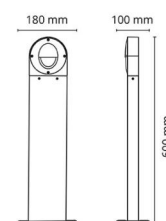

Housing: Aluminium
Colour: Black (RAL 9004)
Optics: Tempered glass

Mounting/Connection

Mounting: Pole, wall, bollard or earthing rod, Outdoor
Connection: Screwless terminal block

Dimensions

Width (mm) W: 180
Height (mm) H: 600
Depth (D): 100
Weight (kg) gross/net: 2.28 / 1.9

Packaging

Packing dimensions (mm): 615 x 188 x 108

7 0 2 1 9 8 9 1 4 0 0 5 4