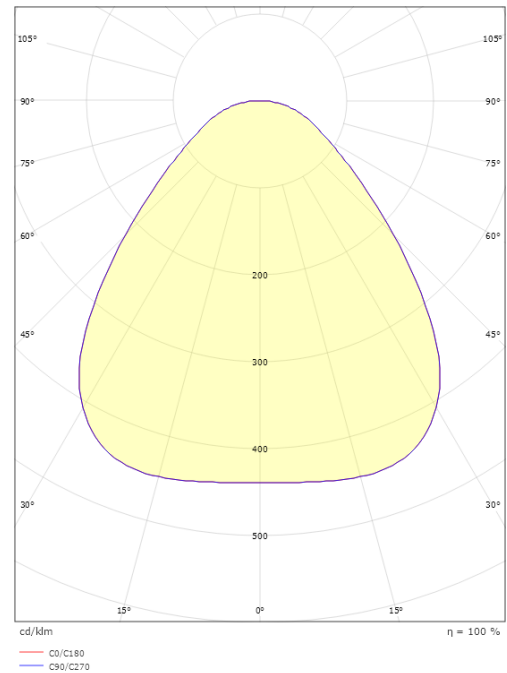

Housing: Aluminium
Colour: Black
Optics: Acrylic (PMMA)

Mounting/Connection

Mounting: Surface, Indoor
Connection: Screwless terminal block

Dimensions

Height (mm) H: 55
Diameter (mm) D: 470
Weight (kg) gross/net: 4.845 / 4.433

Packaging

Packing dimensions (mm): 485 x 495 x 60

7 0 2 1 9 8 6 0 6 0 1 7 1