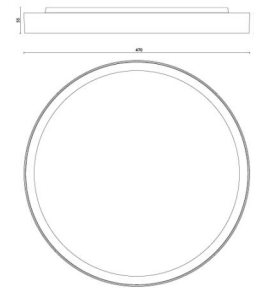

Housing: Aluminium
Colour: Black
Optics: Acrylic (PMMA)

Mounting/Connection

Mounting: Surface, Indoor
Connection: Screwless terminal block

Dimensions

Height (mm) H: 55
Diameter (mm) D: 470
Weight (kg) gross/net: 4.845 / 4.433

Packaging

Packing dimensions (mm): 485 x 495 x 60

7 0 2 1 9 8 6 0 6 0 1 7 1