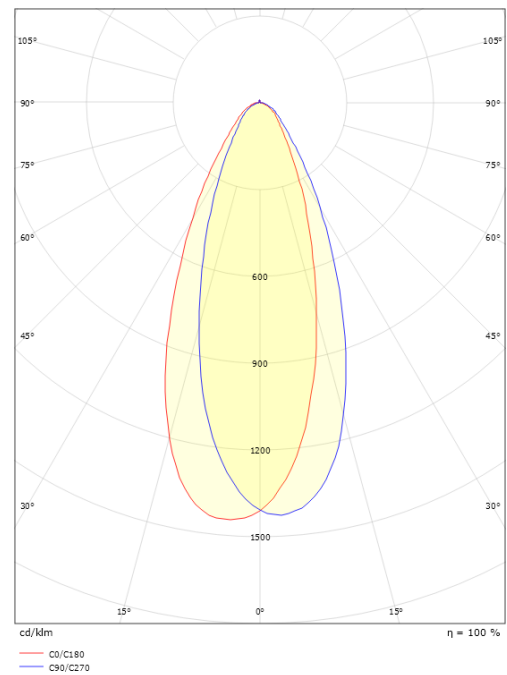

LED GU10

GU10 Brushed steel 360lm 2700K Ra>90

Article code: 830962
EAN: 7021988309629

Electrical

System wattage: 6W
Voltage: 220-240V
Max. luminaires per circuit breaker: B10: 32, B16: 52, C10: 54, C16: 86

Light technic

Type of light source: LED
Socket: GU10
Luminous flux: 360lm
Efficacy: 60 lm/W
Colour temperature: 2700K
Colour rendering (CRI): Ra>90
MacAdams factor: SDCM: 2
Lifetime: L70/B50>50,000
Light distribution: Direct
Beam angle: 32°

Control/Dimming

Type: Trailing edge dimming

Energy and approvals

Energy efficiency class: G
Breeam: Fulfils Hea 01 for flicker free lighting

Materials and finish

Colour: Brushed steel

Dimensions

Length (mm) L: 66
Width (mm) W: 52
Height (mm) H: 52
Weight (kg) gross/net: 0.065 / 0.0615

Packaging

Packing dimensions (mm): 50 x 50 x 60

7 0 2 1 9 8 8 3 0 9 6 2 9