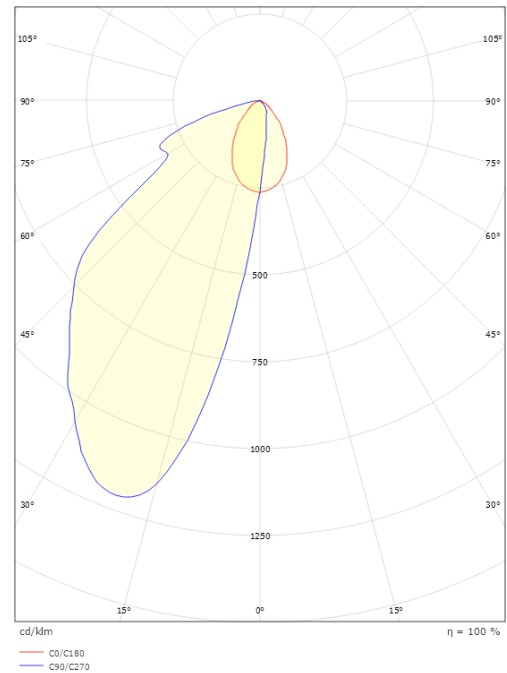

Callisto Wall

Callisto Wall Graphite 110lm 3000K Ra>80 Trailing edge dimming

Article code: 923015
EAN: 7021989230151

Electrical

System wattage: 3W
Voltage: 220-240V
Max. luminaires per circuit breaker: B10: 115, B16: 184, C10: 134, C16: 215

Light technic

Type of light source: LED
Luminous flux: 110lm
Efficacy: 37 lm/W
Colour temperature: 3000K
Colour rendering (CRI): Ra>80
MacAdams factor: SDCM: 3
Lifetime: L70/B50>50,000
Light distribution: Direct/Asymmetric
Optic: Glass Clear
Beam angle: 70°/40°

Control/Dimming

Type: Trailing edge dimming

Protection

Luminaire class: Class II

Energy and approvals

Contains light source of energy class: F
Breeam: Fulfils Hea 01 for flicker free lighting
BVB: Yes

Materials and finish

Housing: Aluminium
Colour: Graphite
Optics: Tempered glass

Mounting/Connection

Mounting: Surface, Indoor / Outdoor
Connection: Screwless terminal block

Dimensions

Height (mm) H: 35
Diameter (mm) D: 110
Weight (kg) gross/net: 0.3 / 0.238

Packaging

Packing dimensions (mm): 120 x 115 x 45

7 0 2 1 9 8 9 2 3 0 1 5 1