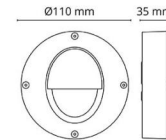

Housing: Aluminium
Colour: Graphite
Optics: Tempered glass

Mounting/Connection

Mounting: Surface, Indoor / Outdoor
Connection: Screwless terminal block

Dimensions

Height (mm) H: 35
Diameter (mm) D: 110
Weight (kg) gross/net: 0.3 / 0.238

Packaging

Packing dimensions (mm): 120 x 115 x 45

7 0 2 1 9 8 9 2 3 0 1 5 1