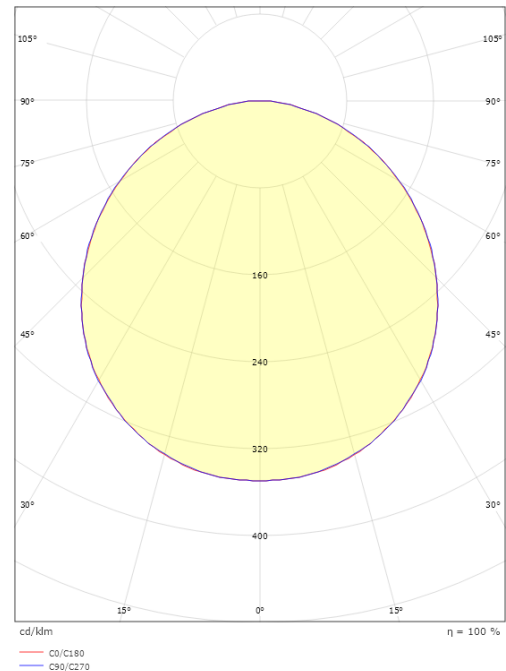

Mounting/Connection

Mounting: Surface, Indoor / Outdoor
 Connection: Screwless terminal block

Dimensions

Length (mm) L: 240
 Width (mm) W: 240
 Height (mm) H: 77
 Weight (kg) gross/net: 2.47 / 2.1

Packaging

Packing dimensions (mm): 248 x 248 x 92

7 0 2 1 9 8 6 0 5 2 5 2 7