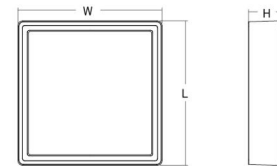

Light technic

Type of light source: LED
 Luminous flux: 630lm
 Efficacy: 90 lm/W
 Colour temperature: 3000K
 Colour rendering (CRI): Ra>80
 MacAdams factor: SDCM: 3
 Lifetime: L70/B20>100,000
 Lifetime: L80/B20>75,000
 Light distribution: Direct
 Optic: Opal
 Beam angle: 110°
 Photobiological safety: RG 0

Mounting/Connection

Mounting: Surface, Indoor / Outdoor
 Connection: Screwless terminal block

Dimensions

Length (mm) L: 240
 Width (mm) W: 240
 Height (mm) H: 77
 Weight (kg) gross/net: 2.47 / 2.1

Packaging

Packing dimensions (mm): 248 x 248 x 92

7 0 2 1 9 8 6 0 5 2 5 2 7