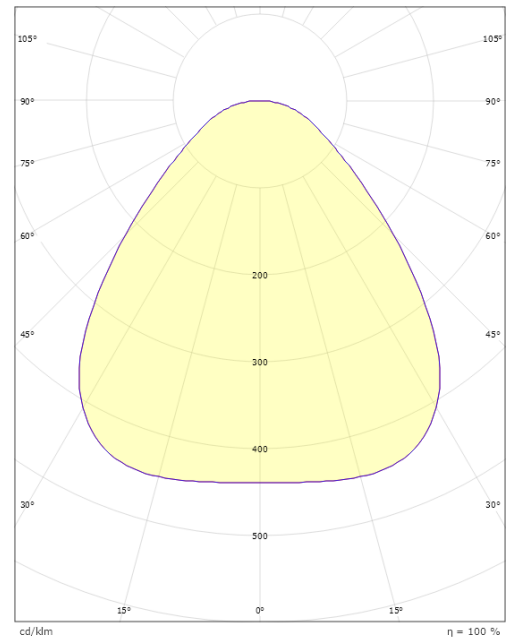

Disc 480

Disc 480 White 3560lm 3000K Ra>80 Trailing edge dimming

Article code: 606001
EAN: 7021986060010

Electrical

System wattage: 36W
Voltage: 220-240V
Max. luminaires per circuit breaker: B10: 19, B16: 30, C10: 31, C16: 51

Light technic

Type of light source: LED
Luminous flux: 3560lm
Efficacy: 99 lm/W
Colour temperature: 3000K
Colour rendering (CRI): Ra>80
MacAdams factor: SDCM: 3
Lifetime: L80/B20>100,000
Lifetime: L90>50,000
Light distribution: Direct
Optic: Opalprism
Beam angle: 85°
UGR: UGR<22

Control/Dimming

Type: Trailing edge dimming

Protection

Luminaire class: Class II

Energy and approvals

Contains light source of energy class: D
Breeam: Fulfils Hea 01 for flicker free lighting
BVB: Yes

Materials and finish

Housing: Aluminium
Colour: White
Optics: Acrylic (PMMA)

Mounting/Connection

Mounting: Surface, Indoor
Connection: Screwless terminal block

Dimensions

Height (mm) H: 55
Diameter (mm) D: 470
Weight (kg) gross/net: 4.845 / 4.433

Packaging

Packing dimensions (mm): 485 x 495 x 60

7 0 2 1 9 8 6 0 6 0 1 0