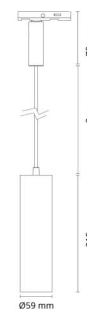

Zip Tube Mini Pendant

Zip Tube Mini Pendant Black 880lm 2700K Ra 98 Trailing edge dimming

Article code: 320644
EAN: 7021983206442

Electrical

System wattage: 14W
Voltage: 220-240V
Max. luminaires per circuit breaker: B10: 19, B16: 30, C10: 31, C16: 51

Light technic

Type of light source: LED
Luminous flux: 880lm
Efficacy: 63 lm/W
Colour temperature: 2700K
Colour rendering (CRI): Ra 98
MacAdams factor: SDCM: 2
Lifetime: L90/B10>100,000
Light distribution: Direct
Optic: Reflector medium
Beam angle: 40°

Housing: Aluminium
Colour: Black (RAL 9004)
Optics: UV-stabilized polycarbonate

Mounting/Connection

Mounting: Surface, Indoor
Module: Pendant
Cable: Cable 3m
Connection: Zip track (adapter included)

Dimensions

Height (mm) H: 215
Diameter (mm) D: 59
Weight (kg) gross/net: 0.745 / 0.614

Packaging

Packing dimensions (mm): 100 x 90 x 245

7 0 2 1 9 8 3 2 0 6 4 4 2