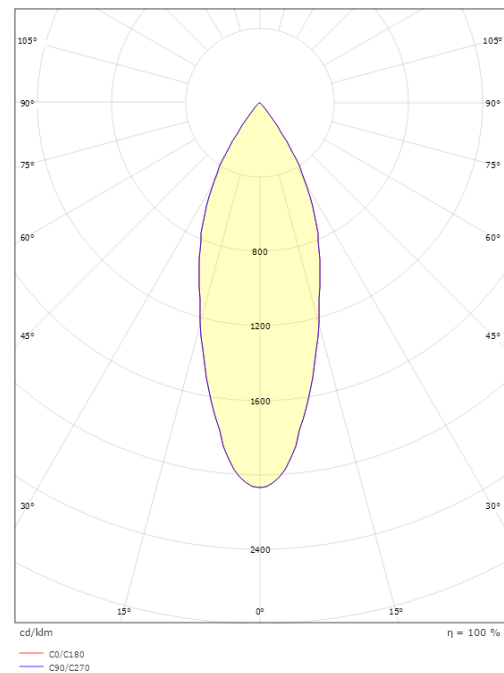

Light technic

Type of light source: LED
Luminous flux: 880lm
Efficacy: 63 lm/W
Colour temperature: 2700K
Colour rendering (CRI): Ra 98
MacAdams factor: SDCM: 2
Lifetime: L90/B10>100,000
Light distribution: Direct
Optic: Reflector medium
Beam angle: 40°

Height (mm) H: 215
Diameter (mm) D: 59
Weight (kg) gross/net: 0.745 / 0.614

Packaging

Packing dimensions (mm): 100 x 90 x 245

7 0 2 1 9 8 3 2 0 6 4 4 2