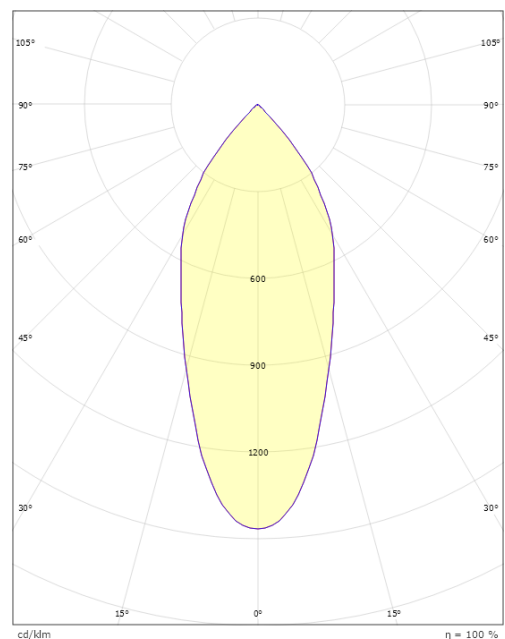

Junistar Eco Outdoor

Junistar Eco Outdoor Black 590lm 3000K Ra 98 Trailing edge dimming

Article code: 905240
EAN: 7021989052401

Electrical

Wattage: 6W
System wattage: 7W
Voltage: 220-240V
Max. luminaires per circuit breaker: B10: 105, B16: 168, C10: 105, C16: 168

Light technic

Type of light source: LED
Luminous flux: 590lm
Efficacy: 84 lm/W
Colour temperature: 3000K
Colour rendering (CRI): Ra 98
MacAdams factor: SDCM: 2
Lifetime: L90/B10>100,000
Light distribution: Direct
Optic: Reflector
Beam angle: 42°
Visible flicker (PstLM): 0.06
Stroboscopic flicker (SVM): 0.27

Control/Dimming

Type: Trailing edge dimming

Protection

Luminaire class: Class II SELV

Energy and approvals

Contains light source of energy class: F
Breeam: Fulfils Hea 01 for flicker free lighting

Materials and finish

Housing: Aluminium
Colour: Black (RAL 9004)
Optics: Tempered glass

Mounting/Connection

Mounting: Recessed, Indoor / Outdoor
Connection: Screwless terminal block

Dimensions

Height (mm) H: 40
Diameter (mm) D: 90
Cut-out (mm): 83
Weight (kg) gross/net: 0.361 / 0.361

Packaging

Packing dimensions (mm): 130 x 115 x 56

cd/kdm
— C0/C180
— C90/C270

7 0 2 1 9 8 9 0 5 2 4 0 1