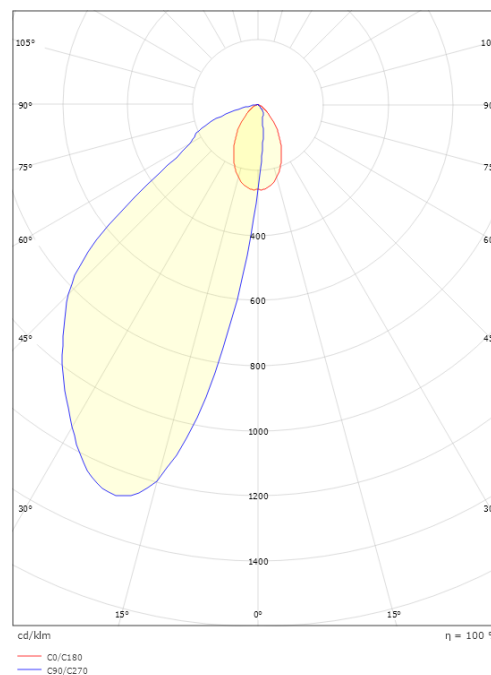

Callisto Wall

Callisto Wall Black 110lm 3000K Ra>80 Trailing edge dimming

Article code: 914015
EAN: 7021989140153

Electrical

System wattage: 3W
Voltage: 220-240V
Max. luminaires per circuit breaker: B10: 115, B16: 184, C10: 134, C16: 215

Light technic

Type of light source: LED
Luminous flux: 110lm
Efficacy: 37 lm/W
Colour temperature: 3000K
Colour rendering (CRI): Ra>80
MacAdams factor: SDCM: 3
Lifetime: L70/B50>50,000
Light distribution: Direct/Asymmetric
Optic: Glass Clear
Beam angle: 70°/40°

Control/Dimming

Type: Trailing edge dimming

Protection

Luminaire class: Class II

Energy and approvals

Contains light source of energy class: F
Breeam: Fulfils Hea 01 for flicker free lighting
BVB: Yes

Materials and finish

Housing: Aluminium
Colour: Black (RAL 9004)
Optics: Tempered glass

Mounting/Connection

Mounting: Surface, Indoor / Outdoor
Connection: Screwless terminal block

Dimensions

Height (mm) H: 35
Diameter (mm) D: 110
Weight (kg) gross/net: 0.3 / 0.238

Packaging

Packing dimensions (mm): 120 x 115 x 45

7 0 2 1 9 8 9 1 4 0 1 5 3