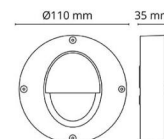

### Mounting/Connection

Mounting: Surface, Indoor / Outdoor  
Connection: Screwless terminal block

### Dimensions

Height (mm) H: 35  
Diameter (mm) D: 110  
Weight (kg) gross/net: 0.3 / 0.238

### Packaging

Packing dimensions (mm): 120 x 115 x 45

7 0 2 1 9 8 9 1 4 0 1 5 3