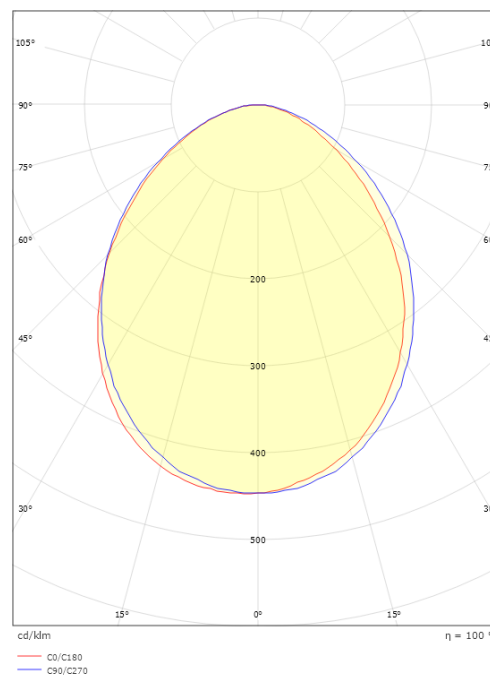

Spike Graphite w/ outlet 880lm 3000K Ra>80 Trailing edge dimming

Article code: 623911
EAN: 7021986239119

Electrical

System wattage: 10W
Voltage: 220-240V
Max. luminaires per circuit breaker: B10: 33, B16: 52, C10: 40, C16: 64

Light technic

Type of light source: LED
Luminous flux: 880lm
Efficacy: 88 lm/W
Colour temperature: 3000K
Colour rendering (CRI): Ra>80
MacAdams factor: SDCM: 3
Lifetime: L70/B50>50,000
Light distribution: Direct
Optic: Opal
Beam angle: 95°

Control/Dimming

Type: Trailing edge dimming

Protection

Luminaire class: Class I

Energy and approvals

Contains light source of energy class: E
Breeam: Fulfils Hea 01 for flicker free lighting
BVB: Yes

Materials and finish

Housing: Aluminium
Colour: Graphite
Optics: UV-stabilized polycarbonate

Mounting/Connection

Mounting: Surface, Outdoor
Connection: Screwless terminal block

Dimensions

Length (mm) L: 180
Width (mm) W: 171
Height (mm) H: 173
Depth (D): 155
Weight (kg) gross/net: 1.932 / 1.621

Packaging

Packing dimensions (mm): 180 x 165 x 185

7 0 2 1 9 8 6 2 3 9 1 1 9