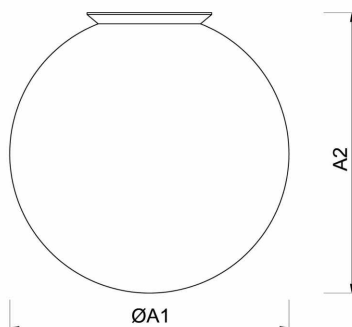

## VARIANTS

LED:

	Type	Input [W]	Luminous flux LED [lm]		Luminous flux of luminaire [lm]		Possibility DIM (DALI)
			3000K	4000K	3000K	4000K	
STYX 1	LED-5L05C05BD1/192 x .000	9	1070	1130	950	1000	-
STYX 2	LED-5L05C05BD1/193 x .000	9	1070	1130	950	1000	-
STYX 3	LED-5L06C04BD1/194 x .000	22	2970	3130	2610	2760	*
STYX 4	LED-5L06C06BD1/196 x .000	29	3900	4110	3430	3620	*

x – color (B – white, C – black), S – silver, CR – chrome, MS – brass  
.000 – 3000K or 4000K

STANDARD:

	Type	Input [W]	Socket
STYX 1	IN-12BD1/192 x	25	E27
STYX 2	IN-12BD1/193 x	40	E27
STYX 3	IN-12BD1/194 x	60	E27
STYX 4	IN-12BD1/196 x	75	E27

## DIMENSIONS

DIMENSIONS OF LUMINAIRE [mm]:

	ØA1 [mm]	A2 [mm]
STYX 1	200	200
STYX 2	250	250
STYX 3	300	300
STYX 4	400	400

MOUNTING DIMENSIONS [mm]: