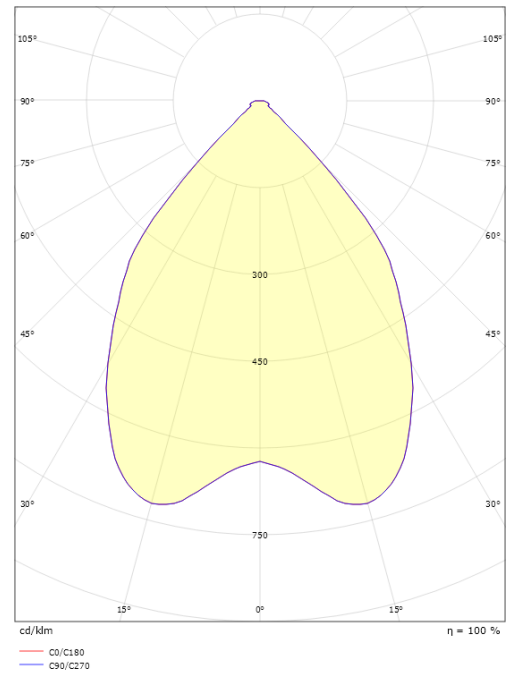

Packaging

Packing dimensions (mm): 120 x 115 x 45