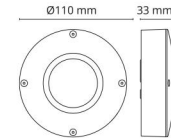

Light technic

Type of light source: LED
 Luminous flux: 200lm
 Efficacy: 67 lm/W
 Colour temperature: 2700K
 Colour rendering (CRI): Ra>80
 MacAdams factor: SDCM: 3
 Lifetime: L70/B50>50,000
 Light distribution: Direct
 Optic: Glass Clear
 Beam angle: 65°

Housing: Aluminium
 Colour: Matte white (RAL 9003)
 Optics: Tempered glass

Mounting/Connection

Mounting: Surface, Indoor / Outdoor
 Connection: Screwless terminal block

Dimensions

Height (mm) H: 33
 Diameter (mm) D: 110
 Weight (kg) gross/net: 0.324 / 0.27

Packaging

Packing dimensions (mm): 120 x 115 x 45

7 0 2 1 9 8 9 1 2 0 1 2 4