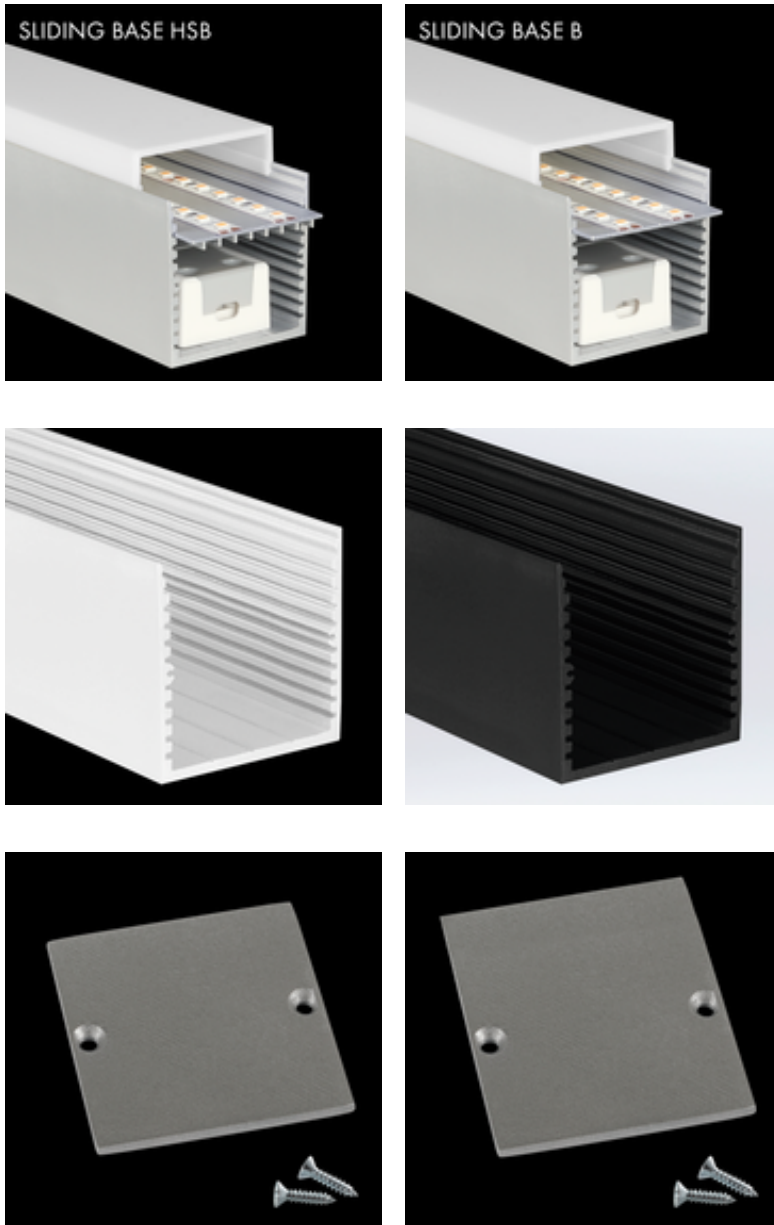

# Aluminium Profile PS-Line Standard

The PROLED aluminium profiles are the perfect addition to the PROLED FLEX STRIPS. The FLEX STRIPS can be glued into the profile. The aluminum profiles are in anodized aluminium, white RAL 9016 or black similar to RAL 9005 available. The profile can simply be sawn to any required length or ordered in the required custom length. Different versions of Aluminium profiles and different shapes of plastic covers are available. In addition we offer a wide range of accessories.

#### PS-LINE STANDARD

The PS-LINE profiles offer a spacious size for the integration of several selected power supply units.

Two different shapes of high quality plastic covers are available: flat and square