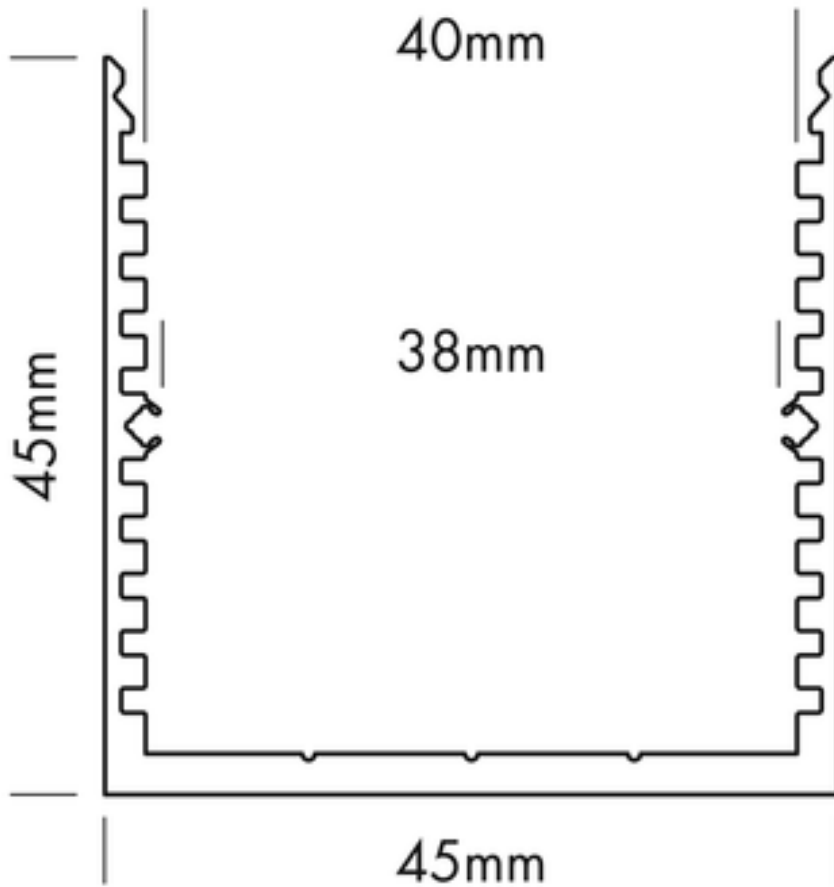

microprism and black (translucent effect)

Square plastic covers are available in following versions: frost (semitransparent) and milky frost (opal)

All PROLED aluminium profiles, plastic covers and end caps are protected by registered community designs (international design patents).

PROFILE