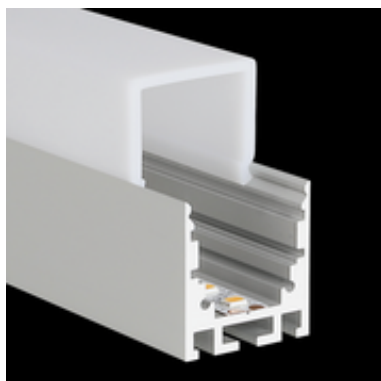

## Aluminium Profile M-Line Standard 24

The PROLED aluminium profiles are the perfect addition to the PROLED FLEX STRIPS. The FLEX STRIPS can be glued into the profile. The aluminum profiles are in anodized aluminium, white RAL 9016 or black similar to RAL 9005 available. The profile can simply be sawn to any required length or ordered in the required custom length. Different versions of Aluminium profiles and different shapes of plastic covers are available. In addition we offer a wide range of accessories.

## M-LINE STANDARD 24

Four different shapes of high quality plastic covers are available:  
flat (not suitable for the DMX STRIP 30), oval, round and square

Each of the four shapes are available in crystal clear, frost (semitransparent) and milky frost (opal).  
The flat cover (FLAT) is also supplied in black (translucent effect).

The flat cover (FLAT) is also as a walkable and break-proof version in crystal clear, frost and milky  
frost (opal) available.

All PROLED aluminium profiles, plastic covers and end caps are protected by registered community  
designs (international design patents).