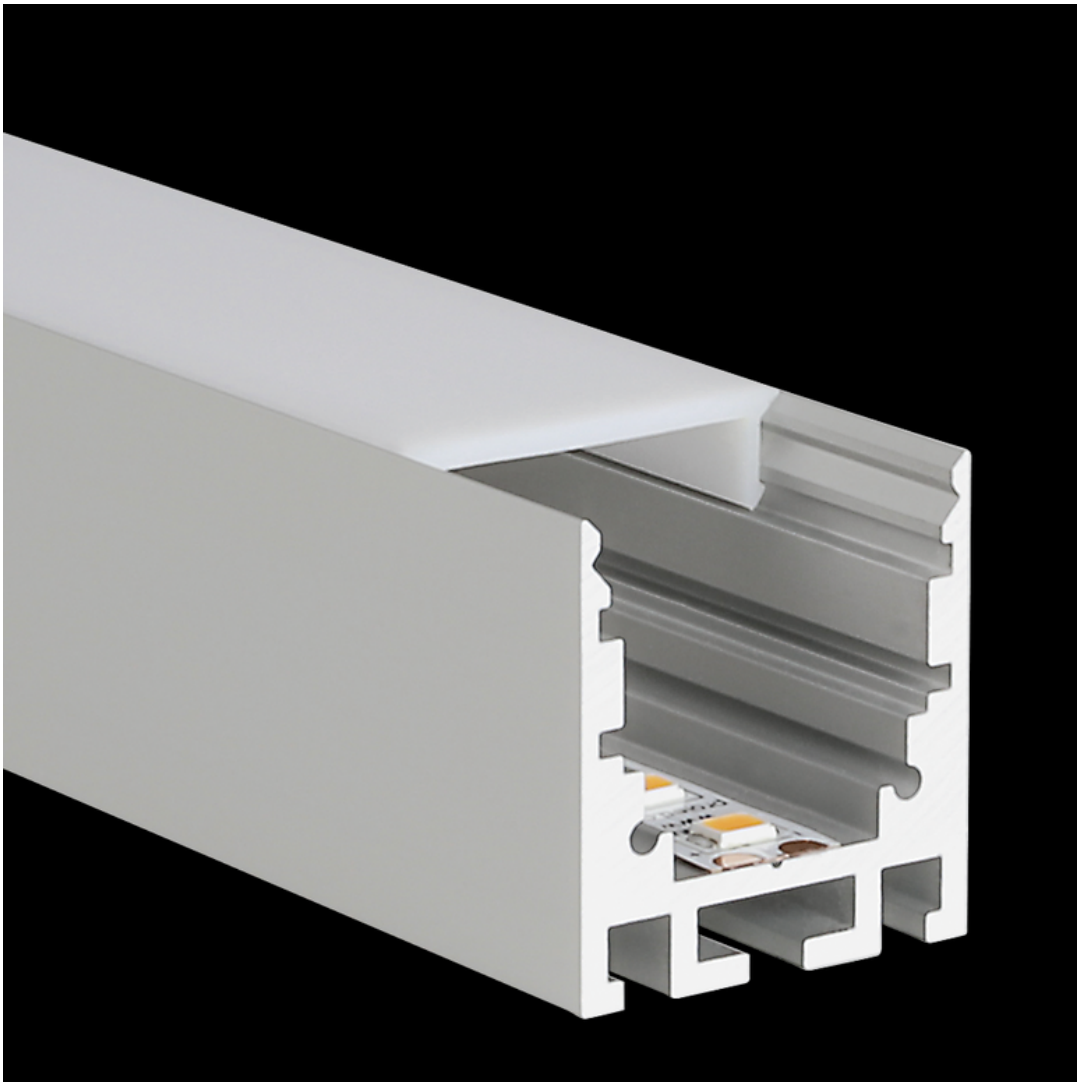

## Aluminium Profile M-Line Standard 24

The PROLED aluminium profiles are the perfect addition to the PROLED FLEX STRIPS. The FLEX STRIPS can be glued into the profile. The aluminum profiles are in anodized aluminium, white RAL 9016 or black similar to RAL 9005 available. The profile can simply be sawn to any required length or ordered in the required custom length. Different versions of Aluminium profiles and different shapes of plastic covers are available. In addition we offer a wide range of accessories.

## M-LINE STANDARD 24

Four different shapes of high quality plastic covers are available:  
flat (not suitable for the DMX STRIP 30), oval, round and square

Each of the four shapes are available in crystal clear, frost (semitransparent) and milky frost (opal).  
The flat cover (FLAT) is also supplied in black (translucent effect).

The flat cover (FLAT) is also as a walkable and break-proof version in crystal clear, frost and milky  
frost (opal) available.

All PROLED aluminium profiles, plastic covers and end caps are protected by registered community  
designs (international design patents).