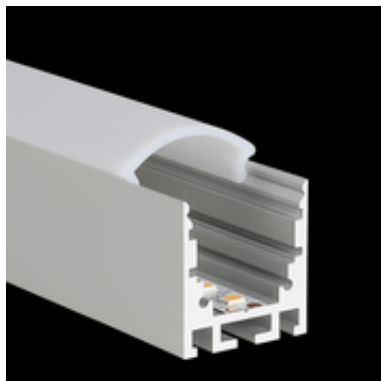

## Aluminium Profile M-Line Standard 24

The PROLED aluminium profiles are the perfect addition to the PROLED FLEX STRIPS. The FLEX STRIPS can be glued into the profile. The aluminum profiles are in anodized aluminium, white RAL 9016 or black similar to RAL 9005 available. The profile can simply be sawn to any required length or ordered in the required custom length. Different versions of Aluminium profiles and different shapes of plastic covers are available. In addition we offer a wide range of accessories.

## M-LINE STANDARD 24

Four different shapes of high quality plastic covers are available:  
flat (not suitable for the DMX STRIP 30), oval, round and square

Each of the four shapes are available in crystal clear, frost (semitransparent) and milky frost (opal).  
The flat cover (FLAT) is also supplied in black (translucent effect).

The flat cover (FLAT) is also as a walkable and break-proof version in crystal clear, frost and milky  
frost (opal) available.

All PROLED aluminium profiles, plastic covers and end caps are protected by registered community  
designs (international design patents).