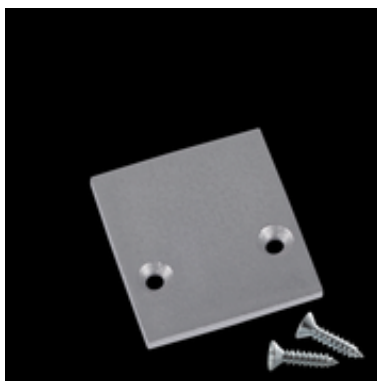

## Aluminium Profile M-Line Standard 24

The PROLED aluminium profiles are the perfect addition to the PROLED FLEX STRIPS. The FLEX STRIPS can be glued into the profile. The aluminum profiles are in anodized aluminium, white RAL 9016 or black similar to RAL 9005 available. The profile can simply be sawn to any required length or ordered in the required custom length. Different versions of Aluminium profiles and different shapes of plastic covers are available. In addition we offer a wide range of accessories.

## M-LINE STANDARD 24

Four different shapes of high quality plastic covers are available:  
flat (not suitable for the DMX STRIP 30), oval, round and square

Each of the four shapes are available in crystal clear, frost (semitransparent) and milky frost (opal).  
The flat cover (FLAT) is also supplied in black (translucent effect).

The flat cover (FLAT) is also as a walkable and break-proof version in crystal clear, frost and milky  
frost (opal) available.

All PROLED aluminium profiles, plastic covers and end caps are protected by registered community  
designs (international design patents).