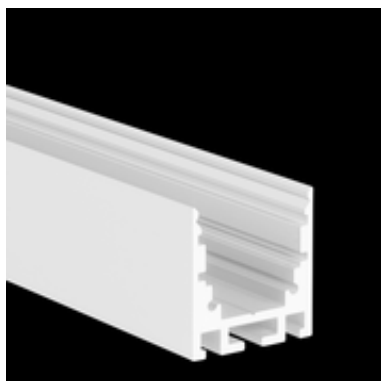

## Aluminium Profile M-Line Standard 24

The PROLED aluminium profiles are the perfect addition to the PROLED FLEX STRIPS. The FLEX STRIPS can be glued into the profile. The aluminum profiles are in anodized aluminium, white RAL 9016 or black similar to RAL 9005 available. The profile can simply be sawn to any required length or ordered in the required custom length. Different versions of Aluminium profiles and different shapes of plastic covers are available. In addition we offer a wide range of accessories.

## M-LINE STANDARD 24

Four different shapes of high quality plastic covers are available:  
flat (not suitable for the DMX STRIP 30), oval, round and square

Each of the four shapes are available in crystal clear, frost (semitransparent) and milky frost (opal).  
The flat cover (FLAT) is also supplied in black (translucent effect).

The flat cover (FLAT) is also as a walkable and break-proof version in crystal clear, frost and milky  
frost (opal) available.

All PROLED aluminium profiles, plastic covers and end caps are protected by registered community  
designs (international design patents).