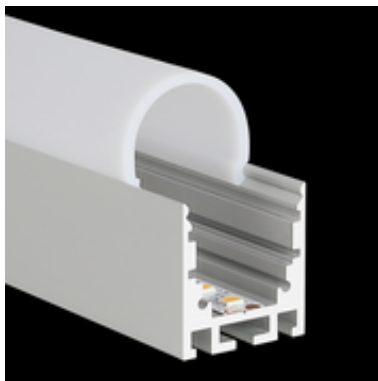

## Aluminium Profile M-Line Standard 24

The PROLED aluminium profiles are the perfect addition to the PROLED FLEX STRIPS. The FLEX STRIPS can be glued into the profile. The aluminum profiles are in anodized aluminium, white RAL 9016 or black similar to RAL 9005 available. The profile can simply be sawn to any required length or ordered in the required custom length. Different versions of Aluminium profiles and different shapes of plastic covers are available. In addition we offer a wide range of accessories.

## M-LINE STANDARD 24

Four different shapes of high quality plastic covers are available:  
flat (not suitable for the DMX STRIP 30), oval, round and square

Each of the four shapes are available in crystal clear, frost (semitransparent) and milky frost (opal).  
The flat cover (FLAT) is also supplied in black (translucent effect).

The flat cover (FLAT) is also as a walkable and break-proof version in crystal clear, frost and milky  
frost (opal) available.

All PROLED aluminium profiles, plastic covers and end caps are protected by registered community  
designs (international design patents).