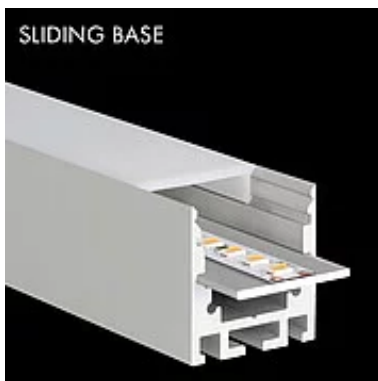

## Aluminium Profile M-Line Standard 24

The PROLED aluminium profiles are the perfect addition to the PROLED FLEX STRIPS. The FLEX STRIPS can be glued into the profile. The aluminum profiles are in anodized aluminium, white RAL 9016 or black similar to RAL 9005 available. The profile can simply be sawn to any required length or ordered in the required custom length. Different versions of Aluminium profiles and different shapes of plastic covers are available. In addition we offer a wide range of accessories.

## M-LINE STANDARD 24

Four different shapes of high quality plastic covers are available:  
flat (not suitable for the DMX STRIP 30), oval, round and square

Each of the four shapes are available in crystal clear, frost (semitransparent) and milky frost (opal).  
The flat cover (FLAT) is also supplied in black (translucent effect).

The flat cover (FLAT) is also as a walkable and break-proof version in crystal clear, frost and milky  
frost (opal) available.

All PROLED aluminium profiles, plastic covers and end caps are protected by registered community  
designs (international design patents).