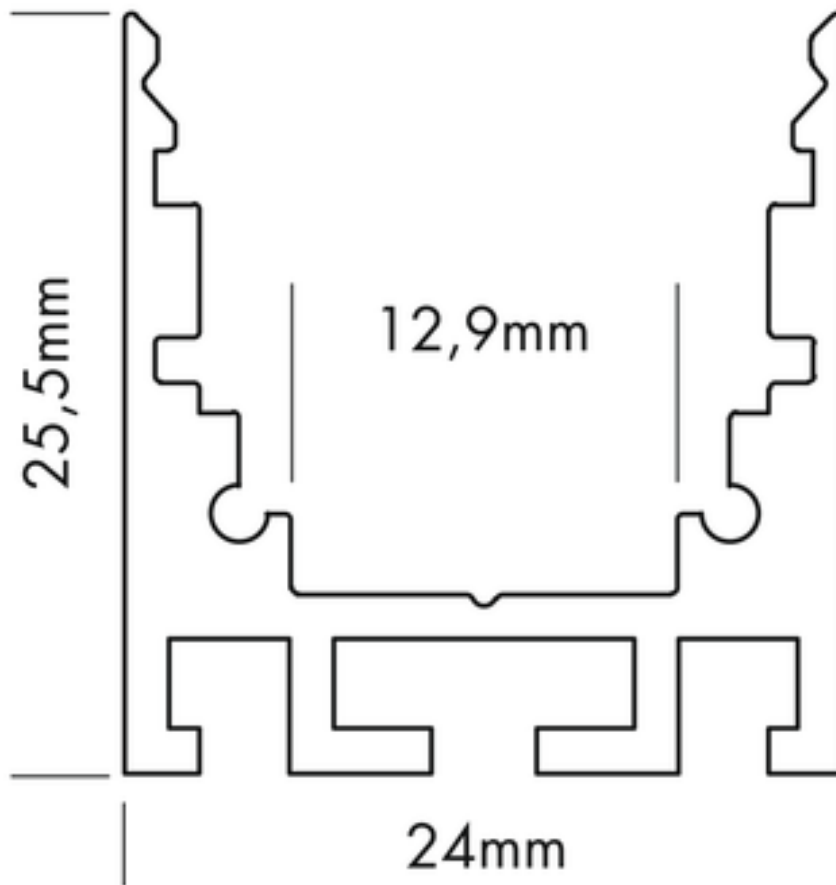

PROFILE

SLIDING BASE