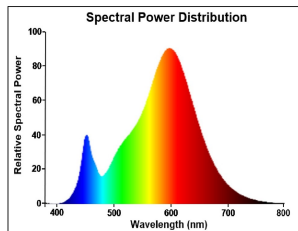

TOLEDO BALL

ToLEDo Ball V7 250LM 827 E27 SL

0029619