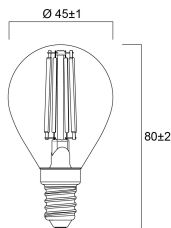

TECHNICAL DRAWINGS