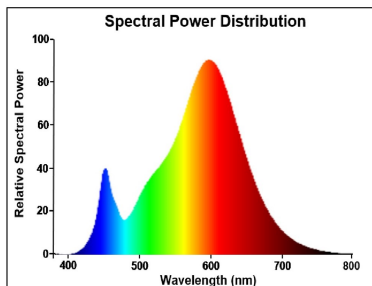

### Optical data

Luminous flux (lm)	470
Luminous flux (Rated) (lm)	470
Colour temperature (K)	2700
Light colour	Homelight
CRI (Ra)	80
Colour Variation Initial (SDCM)	SDCM6
Photobiological Risk Group	RG1
Lumen maintenance at end of nominal life (%)	70

## PHOTOMETRY