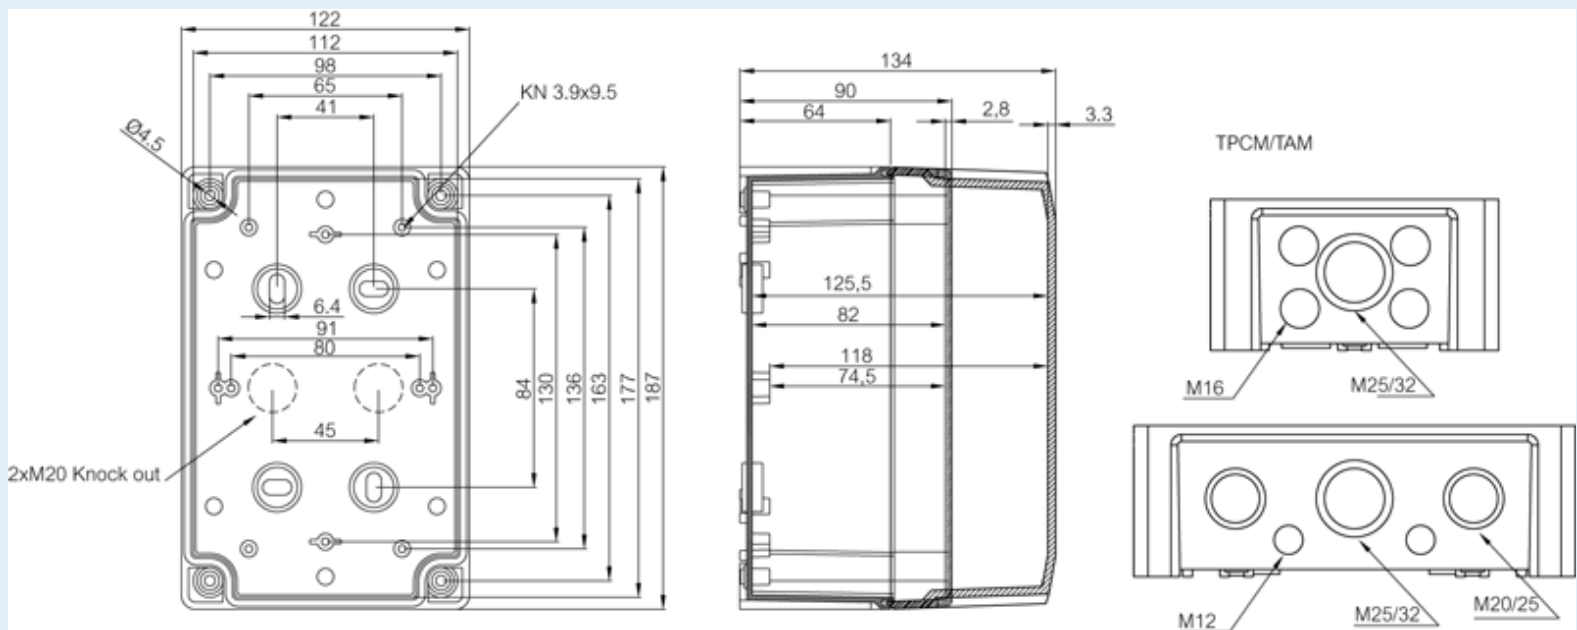

TAM191209

Sample image

Order symbol : TAM191209

Product nr : 5814024

Description : Enclosure, ABS, metric knock-outs

Remarks : Grey cover

EAN : 6418074062666

El. number :

- Finland : 3438005
- Denmark : 8212048836
- Sweden : 5814024

Including : Base with PUR gasket and screws for mounting plate/DIN-rail. cover with polyamide cover screws and plastic hinges.

Dimensions :	Height	Width	Depth
mm :	187	122	90
inch :	7.36	4.8	3.54

Materials :

Material : ABS

Accessories :

- MIV 10 DIN-35 Mounting rail, for enclosures: (100 x 35 x 1)
- MP 1912 Mounting plate, for enclosures:
- DH-3 DIN-35 Mounting rail, for enclosures: (140 x 35 x 1)
- FP 10674 Wall fastening lug (2 pcs) incl. screws