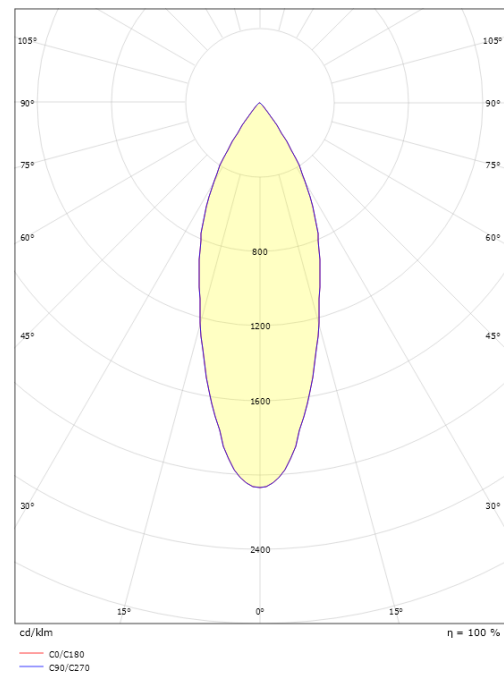

Light technic

Type of light source: LED
 Luminous flux: 900lm
 Efficacy: 64 lm/W
 Colour temperature: 3000K
 Colour rendering (CRI): Ra 98
 MacAdams factor: SDCM: 2
 Lifetime: L90/B10>100,000
 Light distribution: Direct
 Optic: Reflector medium
 Beam angle: 40°

Housing: Aluminium
 Colour: Black (RAL 9004)
 Optics: UV-stabilized polycarbonate

Mounting/Connection

Mounting: Surface, Indoor
 Connection: Zip track (adapter included)

Dimensions

Length (mm) L: 160
 Width (mm) W: 59
 Height (mm) H: 160
 Weight (kg) gross/net: 0.5 / 0.455

Packaging

Packing dimensions (mm): 90 x 70 x 195

7 021983 206138