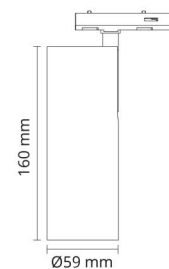

Zip Tube Mini Black 900lm 3000K Ra 98 Trailing edge dimming

Article code: 320613
 EAN: 7021983206138
 Replaces: 3470

Electrical

System wattage: 14W
 Voltage: 220-240V
 Max. luminaires per circuit breaker: B10: 43, B16: 69, C10: 43, C16: 69

Light technic

Type of light source: LED
 Luminous flux: 900lm
 Efficacy: 64 lm/W
 Colour temperature: 3000K
 Colour rendering (CRI): Ra 98
 MacAdams factor: SDCM: 2
 Lifetime: L90/B10>100,000
 Light distribution: Direct
 Optic: Reflector medium
 Beam angle: 40°

Housing: Aluminium
 Colour: Black (RAL 9004)
 Optics: UV-stabilized polycarbonate

Mounting/Connection

Mounting: Surface, Indoor
 Connection: Zip track (adapter included)

Dimensions

Length (mm) L: 160
 Width (mm) W: 59
 Height (mm) H: 160
 Weight (kg) gross/net: 0.5 / 0.455

Packaging

Packing dimensions (mm): 90 x 70 x 195

7 021983 206138