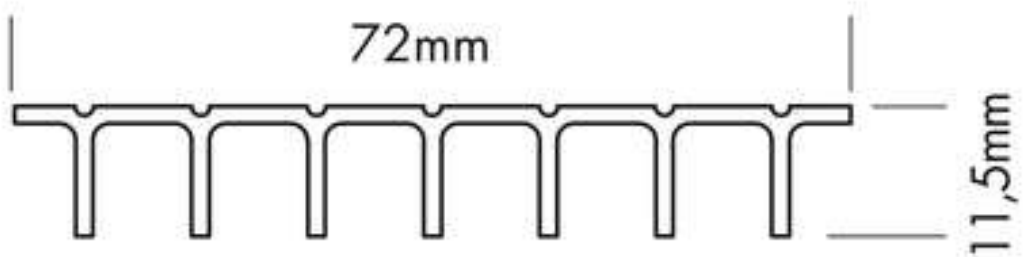

SLIDING BASE HSB