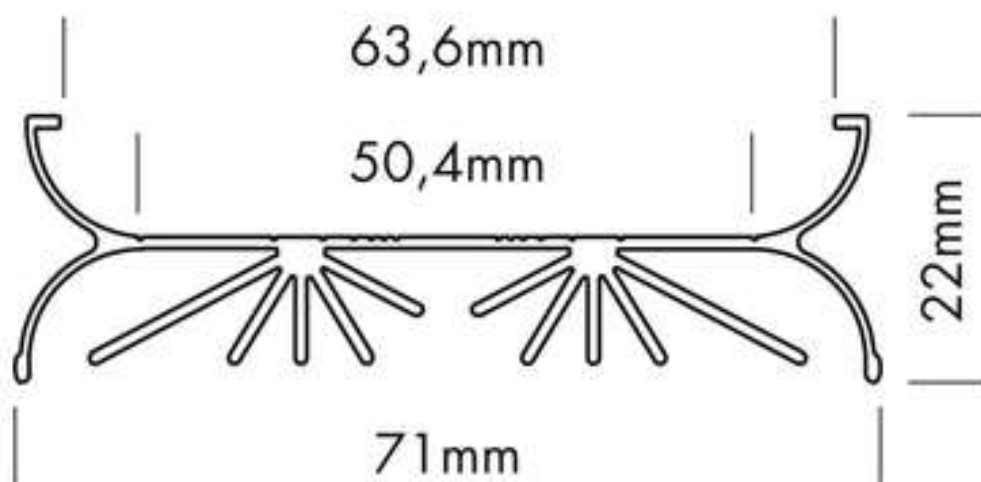

SLIDING BASE XSB