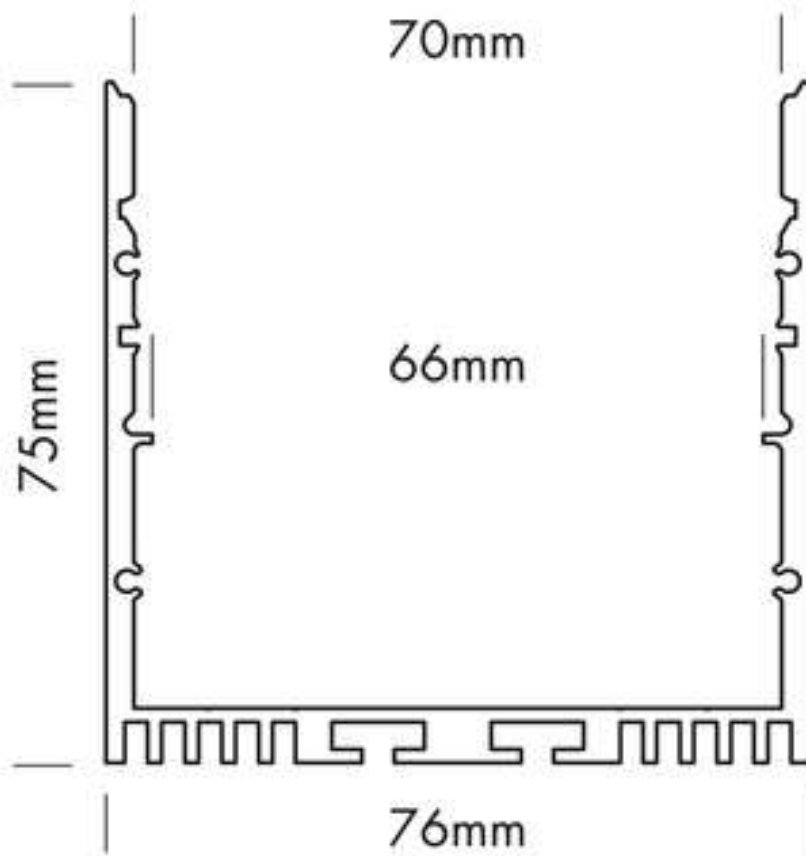

- frost (semitransparent)
- milky frost (opal)
- with microprism

All PROLED aluminium profiles, plastic covers and end caps are protected by registered community designs (international design patents).

PROFILE