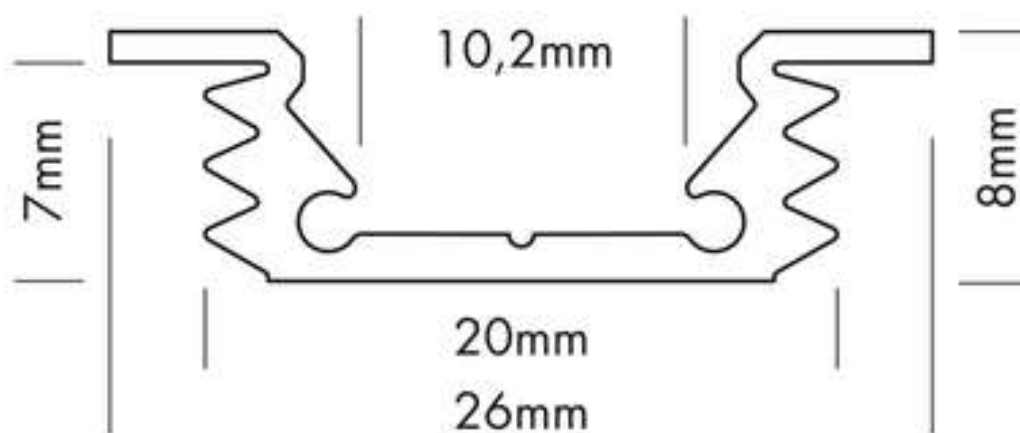

PROLED®

Aluminium Profile S-Line Flat Rec

The PROLED aluminium profiles are the perfect addition to the PROLED FLEX STRIPS. The FLEX STRIPS can be glued into the profile. The aluminum profiles are in anodized aluminium, white RAL 9016 or black similar to RAL 9005 available. The profile can simply be sawn to any required length or ordered in the required custom length. Different versions of Aluminium profiles and different shapes of plastic covers are available. In addition we offer a wide range of accessories.

ORDER EXAMPLE SPECIAL LENGTHS

5 YEARS WARRANTY INFORMATION

COMPATIBILITY ALUMINIUM PROFILE S-LINE FLAT REC AND STRIPS

This list shows only the compatibility based on the dimensions. The thermal compatibility depends on the installation and surroundings. End caps and supply connectors are not taken into account in the compatibility based on the dimensions.

** = listed in catalogue "DISCONTINUED EOL PRODUCTS 2023"

PRODUCT TYPES

order code	description	length
L695F0	ALUMINIUM PROFILE S-LINE FLAT REC	2 m
L695F0X	ALUMINIUM PROFILE S-LINE FLAT REC	3 m
L695F0Z	ALUMINIUM PROFILE S-LINE FLAT REC	per meter (max. 3 m)*
L695F0W	ALUMINIUM PROFILE S-LINE FLAT REC white**	2 m
L695F0WX	ALUMINIUM PROFILE S-LINE FLAT REC white**	3 m
L695F0WZ	ALUMINIUM PROFILE S-LINE FLAT REC white**	per meter (max. 3 m)*
L695F0B	ALUMINIUM PROFILE S-LINE FLAT REC	2 m

order code	description	length
	black***	
L695F0BX	ALUMINIUM PROFILE S-LINE FLAT REC black***	3 m
L695F0BZ	ALUMINIUM PROFILE S-LINE FLAT REC black***	per meter (max. 3 m)*
L695FS3E	ALUMINIUM END CAP FLAT S-LINE FLAT REC	-
L695FS3EW	ALUMINIUM END CAP FLAT S-LINE FLAT REC white**	-
L695FS3EB	ALUMINIUM END CAP FLAT S-LINE FLAT REC black***	-