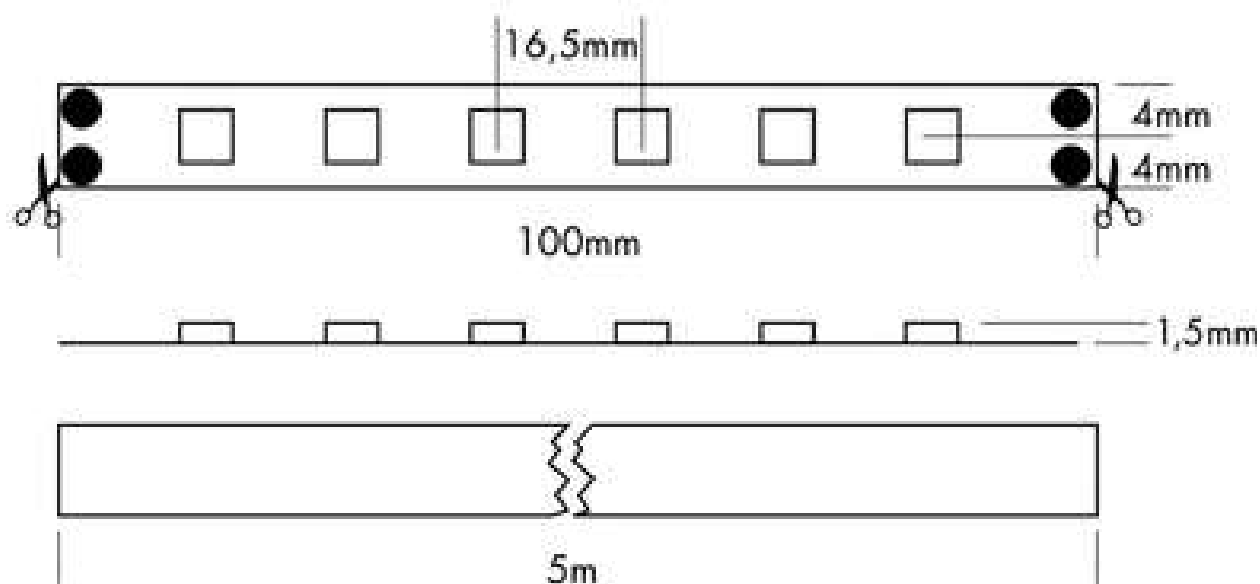

- High flexibility – adaptable to round shapes
- Neutral white, warm white and super warm white for customizing also available in 20 m reels. Please pay attention to the maximum length (5 m) per power input.
- Installation with 3M adhesive tape on the strip's backside (self adhesive).
- dimmable and controllable via DMX 512, DALI, KNX, 1-10 V, CASAMBI, RF by MULTI power supplies/controller

Power source 24 VDC

Electrical connection 2x cable with 2-PIN to open wires (20 m reels without supply cables)

Maximum quantity per power input	5 m
Average lifetime*	50.000 h at L80/B10
Operating temperature range	-10° C till +45° C
Width x height	8 x 1,5 mm
min. Bending radius	20 mm
Cuttable	all 6 LEDs (10 cm)

Due to conditions of production photometric data can vary from production batch to production batch within the EU directive.

PRODUCT TYPES

order code	colour	length	LED pcs	LED power	power consumption*	weight	EEC
L62804	white	500 cm	300	24 Watt	20 Watt	0,06 kg	F
L62808	neutral white	500 cm	300	24 Watt	20 Watt	0,06 kg	F
L62806	warm white	500 cm	300	24 Watt	20 Watt	0,06 kg	F
L62826	super warm white	500 cm	300	24 Watt	20 Watt	0,06 kg	G
L62836	ultra warm white	500 cm	300	24 Watt	20 Watt	0,06 kg	G
L62846	ambiance white	500 cm	300	24 Watt	20 Watt	0,06 kg	G
L62808K	neutral white	2000 cm**	60 per m	4,8 Watt per m	max. 4,8 Watt per m	0,24 kg	F
L62806K	warm white	2000 cm**	60 per m	4,8 Watt per m	max. 4,8 Watt per m	0,24 kg	F
L62826K	super warm white	2000 cm**	60 per m	4,8 Watt per m	max. 4,8 Watt per m	0,24 kg	G

Custom length. More information about special length and customizing see [HERE](#).

L62804Z	white	per meter (max. 5 m)	60 per m	4,8 Watt per m	max. 4,8 Watt per m	0,01 kg	F
----------------	-------	----------------------------	----------------	----------------------	------------------------	------------	---