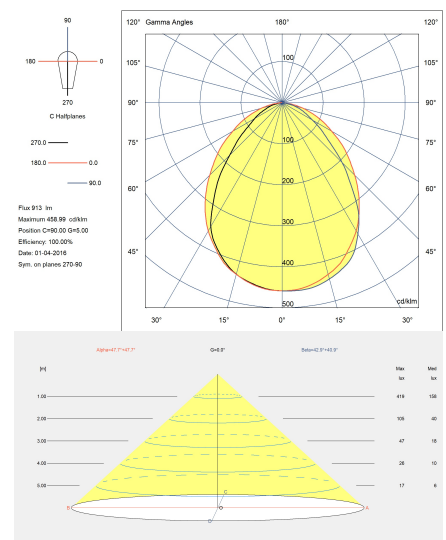

Afrodita LED 220mm Single Emission

LedsC4 Team

Wall fixture IP65 Afrodita LED 220mm Single Emission LED 11.2 LED warm-white 3000K ON-OFF Urban grey 993lm

Technical features

- Luminaire total power: 11.2W
- Real lumens: 993
- Real lm/W: 89
- Correlated Colour Temperature (CCT): LED warm-white 3000K
- Lens / reflector angle: FLOOD 90°
- Structure material: Aluminium
- Structure finish: Urban grey
- Diffuser material: Glass
- Diffuser finish: Partly-sandblasted
- Voltage / frequency: 100-240V/50-60Hz
- Dimming protocol: ON-OFF
- Power Factor: 0.95
- Useful life: 50,000h L80B20
- Warranty: 5 años
- Resistant to marine environments: Yes
- Easily recyclable luminaire

Luminotechnic features

- Melanopic ratio: 0.681
- CRI: 80
- MacAdam steps: 3
- Photobiological risk: RGO

Lampholder	Quantity	Light source power (W)
LED	1	9.5W

Image may not match reference. LedsC4 reserves the right to amend any of the product's components. The data related to flux, power and colour temperature may be subject to changes made by the manufacturer.

Afrodita LED 220mm Single Emission

LedsC4 Team

Wall fixture IP65 Afrodita LED 220mm Single Emission LED 11.2 LED warm-white 3000K ON-OFF Urban grey 993lm

Logistics

x 4

Net weight (kg): 1.39

Packaged weight (kg): 1.47

Packaging: 230mm x 130mm x
100mm

Image may not match reference. LedsC4 reserves the right to amend any of the product's components. The data related to flux, power and colour temperature may be subject to changes made by the manufacturer.