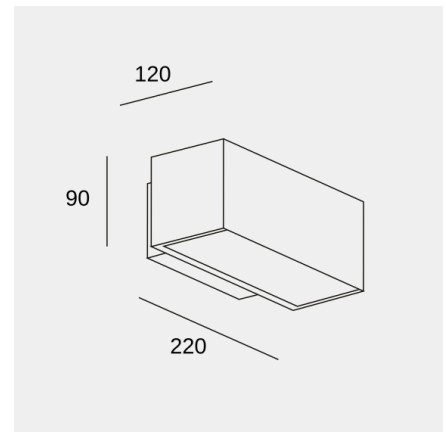

Afrodita LED 220mm Single Emission

LedsC4 Team

Wall fixture IP65 Afrodita LED 220mm Single Emission LED 11.2 LED warm-white 3000K ON-OFF Urban grey 993lm

Technical features

- Luminaire total power: 11.2W
- Real lumens: 993
- Real lm/W: 89
- Correlated Colour Temperature (CCT): LED warm-white 3000K
- Lens / reflector angle: FLOOD 90°
- Structure material: Aluminium
- Structure finish: Urban grey
- Diffuser material: Glass
- Diffuser finish: Partly-sandblasted
- Voltage / frequency: 100-240V/50-60Hz
- Dimming protocol: ON-OFF
- Power Factor: 0.95
- Useful life: 50,000h L80B20
- Warranty: 5 años
- Resistant to marine environments: Yes
- Easily recyclable luminaire

Luminotechnic features

- Melanopic ratio: 0.681
- CRI: 80
- MacAdam steps: 3
- Photobiological risk: RGO

Lampholder	Quantity	Light source power (W)
LED	1	9.5W

Image may not match reference. LedsC4 reserves the right to amend any of the product's components. The data related to flux, power and colour temperature may be subject to changes made by the manufacturer.

Afrodita LED 220mm Single Emission

LedsC4 Team

Wall fixture IP65 Afrodita LED 220mm Single Emission LED 11.2 LED warm-white 3000K ON-OFF Urban grey 993lm

Logistics

x 4

Net weight (kg): 1.39

Packaged weight (kg): 1.47

Packaging: 230mm x 130mm x
100mm

Image may not match reference. LedsC4 reserves the right to amend any of the product's components. The data related to flux, power and colour temperature may be subject to changes made by the manufacturer.