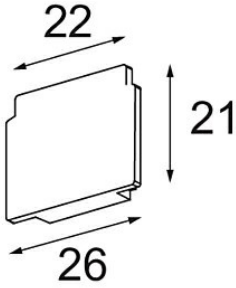

Date \_\_\_\_\_  
Customer \_\_\_\_\_  
Project \_\_\_\_\_  
Type \_\_\_\_\_

*Pista track 48V surface endplates (2) black struc*

**Specifications**

Material	13411032
Lamp Included	No
Number of Light Sources	0
IP Rating	20
Glow wire rating (°C)	960
Indoor/Outdoor	Indoor
Adjustability	Not Applicable
Primary Colour & Primary Finish	Black, Structure
Gross weight (g)	14.0