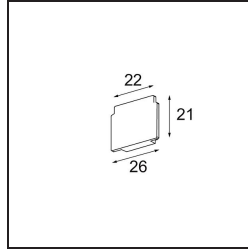

Date \_\_\_\_\_  
Customer \_\_\_\_\_  
Project \_\_\_\_\_  
Type \_\_\_\_\_

*Pista track 48V surface endplates (2) black struc*

**Specifications**

Material	13411032
Lamp Included	No
Number of Light Sources	0
IP Rating	20
Glow wire rating (°C)	960
Indoor/Outdoor	Indoor
Adjustability	Not Applicable
Primary Colour & Primary Finish	Black, Structure
Gross weight (g)	14.0