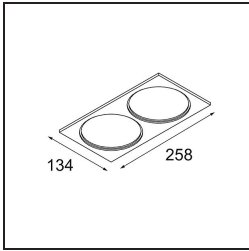

Decorative Accessories

- **12810109** Smart mask 115 2x white struc
- **12810132** Smart mask 115 2x black struc
- **12810146** Smart mask 115 2x gold

■ Choose a required accessory