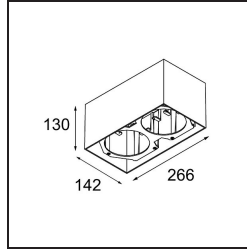

Date

Customer

Project

Type

Smart Box Surface 115 2x DE Black Structure

Specifications

Material	12802132
Lifetime	L80B20 @50,000 Hours
Lamp Included	No
Number of Light Sources	2
Light Direction	Down
Input Voltage	Constant Current Driver Required
Electrical Class	III
IP Rating	20
Glow wire rating (°C)	960
Indoor/Outdoor	Indoor
Application	Ceiling
Mounting	Surface
Adjustability	Not Applicable
Primary Colour & Primary Finish	Black, Structure
Gross weight (g)	1469.0
Remark	<ul style="list-style-type: none"> • Smart spotlight not included • This is not a complete product. Smart Box, Smart Mask and Smart spotlight required. • This is not a complete product. Smart Box, Smart Mask and Smart spotlight required.

If recessed spotlights are a no-go for your project, but our Smart designs are still on top of your wish list, then Smart Box is your answer. You have the choice of a square or rectangular design, housing one or two spotlights. A larger Smart Box is also an option if you wish to include Smart 115 directional spotlights.