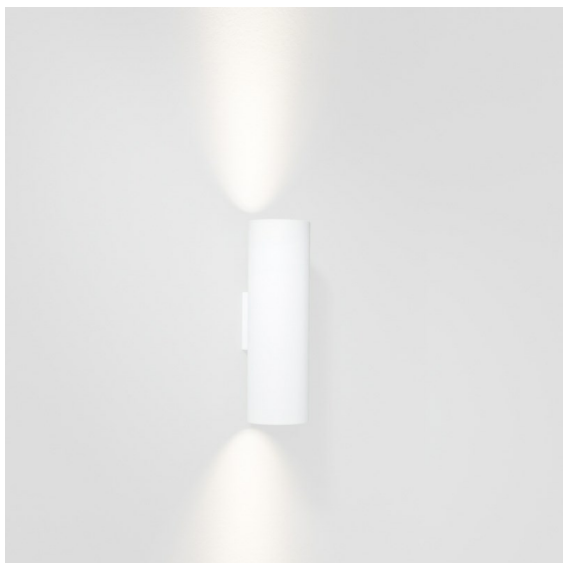

Date
Customer
Project
Type

*Lotis Tube Wall Up/Down 85 2x GU10 White Structure - Gold Anodised*

Lotis Tubed is an extremely fun and versatile cylinder. You get to choose the colour of the spotlight and match it with a white or black cylinder. Go for a contrast between black, white and gold or choose a more uniform look instead. Surface-mounted, wall-mounted or suspended versions are available.

**Specifications**

Material	10883789
Light Source Type	GU10
Lifetime	L80B20 @50,000 Hours
Lamp Included	No
Number of Light Sources	2
Light Direction	Up/Down
Optic	Reflector
Input Voltage	230V
Electrical Class	I
IP Rating	20
Glow wire rating (°C)	960
Indoor/Outdoor	Indoor
Application	Wall
Mounting	Surface
Adjustability	Not Applicable
Distance to Lighted Object (m)	0,5
Primary Colour & Primary Finish	White, Structure
Secondary Colour & Secondary Finish	Gold, Anodised
Gross weight (g)	920.0
Remark	• GU10 lamp not included