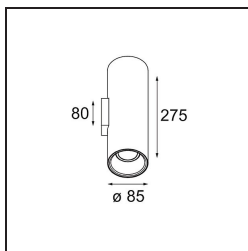

Date
Customer
Project
Type

*Lotis Tube Wall Up/Down 85 2x GU10 White Structure - Gold Anodised*

Lotis Tubed is an extremely fun and versatile cylinder. You get to choose the colour of the spotlight and match it with a white or black cylinder. Go for a contrast between black, white and gold or choose a more uniform look instead. Surface-mounted, wall-mounted or suspended versions are available.

**Specifications**

Material	10883789
Light Source Type	GU10
Lifetime	L80B20 @50,000 Hours
Lamp Included	No
Number of Light Sources	2
Light Direction	Up/Down
Optic	Reflector
Input Voltage	230V
Electrical Class	I
IP Rating	20
Glow wire rating (°C)	960
Indoor/Outdoor	Indoor
Application	Wall
Mounting	Surface
Adjustability	Not Applicable
Distance to Lighted Object (m)	0,5
Primary Colour & Primary Finish	White, Structure
Secondary Colour & Secondary Finish	Gold, Anodised
Gross weight (g)	920.0
Remark	• GU10 lamp not included

**Light distribution & beam diagram**