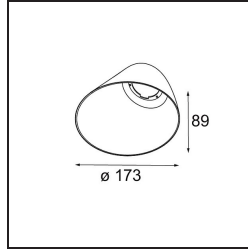

Date _____
Customer _____
Project _____
Type _____

Shellby skin ano silver bronze

Specifications

Material	12183084
Lamp Included	No
Number of Light Sources	0
IP Rating	20
Glow wire rating (°C)	960
Indoor/Outdoor	Indoor
Adjustability	Not Applicable
Primary Colour & Primary Finish	Silver Bronze, Anodised
Gross weight (g)	280.0