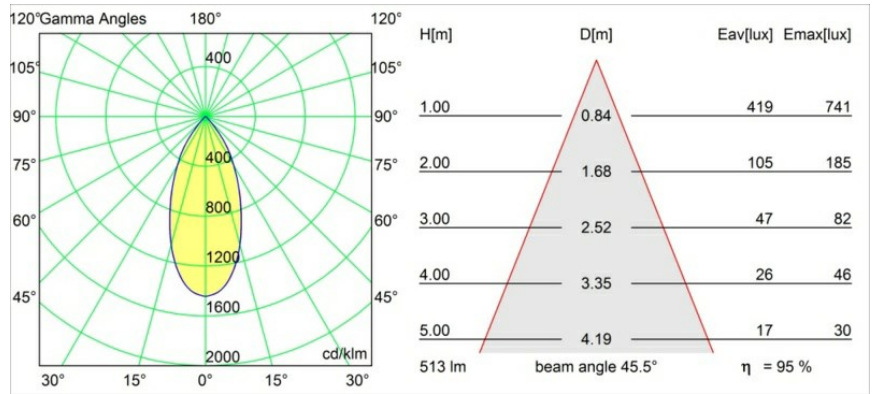

Light distribution & beam diagram