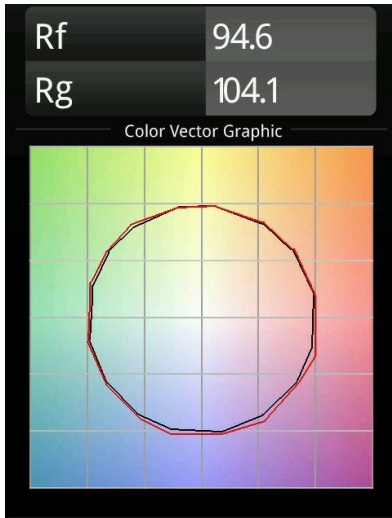

TM30 & CRI diagram