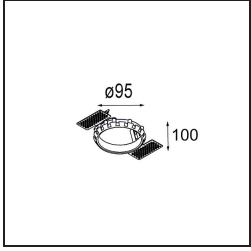

Date
Customer
Project
Type

Smart Lotis Recessed Adjustable 82 1x LED 1800-3000K WD Flood DE White Structure

Specifications

Material	13313209
Light Source Type	LED
LED Type	BRIDGELUX WARMDIM 6W
LED technology	LED COB
CRI	Min. 95
Colour Temperature	1800-3000K (Warm Dim)
Lifetime	L80B20 @50,000 Hours
Lamp Included	Yes
Number of Light Sources	1
Binning (SDCM)	3
Light Direction	Down
Optic	Reflector
Measured beam angle (°)	45.5
Input Voltage	Constant Current Driver Required
Electrical Class	III
IP Rating	20
Glow wire rating (°C)	960
Indoor/Outdoor	Indoor
Application	Ceiling, Wall
Mounting	Recessed
Cut-out size (mm)	ø76
Mounting depth (mm)	100.0
Adjustability	H 355° V 25°
Distance to Lighted Object (m)	0,1
Primary Colour & Primary Finish	White, Structure
Gross weight (g)	235.0
Drive current (mA)	350
Forward voltage (Vf)	17.0
Connected load (W)	6.0
Delivered lumens (lm)	489
Efficacy (lm/W)	81
Glare rating	18

Installation Accessories

- 10889830** Conbox 192x190x130

- 12290830** Gypkit 190x190 - Ø76

12500230 Recessed ring 82

Choose a required accessory