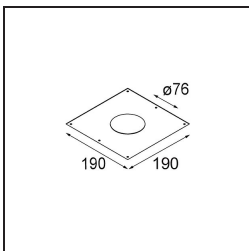

- **12290830** Gypkit 190x190 - Ø76