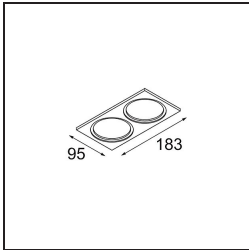

Date
Customer
Project
Type

Smart Lotis Recessed Adjustable 82 1x LED 1800-3000K WD Flood DE White Structure

Specifications

Material	13313209
Light Source Type	LED
LED Type	BRIDGELUX WARMDIM 6W
LED technology	LED COB
CRI	Min. 95
Colour Temperature	1800-3000K (Warm Dim)
Lifetime	L80B20 @50,000 Hours
Lamp Included	Yes
Number of Light Sources	1
Binning (SDCM)	3
Light Direction	Down
Optic	Reflector
Measured beam angle (°)	45.5
Input Voltage	Constant Current Driver Required
Electrical Class	III
IP Rating	20
Glow wire rating (°C)	960
Indoor/Outdoor	Indoor
Application	Ceiling, Wall
Mounting	Recessed
Cut-out size (mm)	ø76
Mounting depth (mm)	100.0
Adjustability	H 355° V 25°
Distance to Lighted Object (m)	0,1
Primary Colour & Primary Finish	White, Structure
Gross weight (g)	235.0
Drive current (mA)	350
Forward voltage (Vf)	17.0
Connected load (W)	6.0
Delivered lumens (lm)	489
Efficacy (lm/W)	81
Glare rating	18

TM30 & CRI diagram

Light distribution & beam diagram

Decorative Accessories

- 12500032** Smart mask 82 1x black struc
- 12500009** Smart mask 82 1x white struc
- 12500046** Smart mask 82 1x gold
- 12500015** Smart Mask 82 1x Champagne Brushed
- 12500014** Smart Mask 82 1x Bronze Brushed
- 12500043** Smart Mask 82 1x Black Brushed
- 12500016** Smart Mask 82 1x Silver Bronze Brushed
- 12500045** FFD_Smart Mask 82 1x Gold Brushed