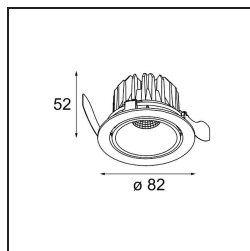

Date
Customer
Project
Type

Smart Lotis Recessed Adjustable 82 1x LED 1800-3000K WD Flood DE White Structure

Specifications

Material	13313209
Light Source Type	LED
LED Type	BRIDGELUX WARMDIM 6W
LED technology	LED COB
CRI	Min. 95
Colour Temperature	1800-3000K (Warm Dim)
Lifetime	L80B20 @50,000 Hours
Lamp Included	Yes
Number of Light Sources	1
Binning (SDCM)	3
Light Direction	Down
Optic	Reflector
Measured beam angle (°)	45.5
Input Voltage	Constant Current Driver Required
Electrical Class	III
IP Rating	20
Glow wire rating (°C)	960
Indoor/Outdoor	Indoor
Application	Ceiling, Wall
Mounting	Recessed
Cut-out size (mm)	ø76
Mounting depth (mm)	100.0
Adjustability	H 355° V 25°
Distance to Lighted Object (m)	0,1
Primary Colour & Primary Finish	White, Structure
Gross weight (g)	235.0
Drive current (mA)	350
Forward voltage (Vf)	17.0
Connected load (W)	6.0
Delivered lumens (lm)	489
Efficacy (lm/W)	81
Glare rating	18