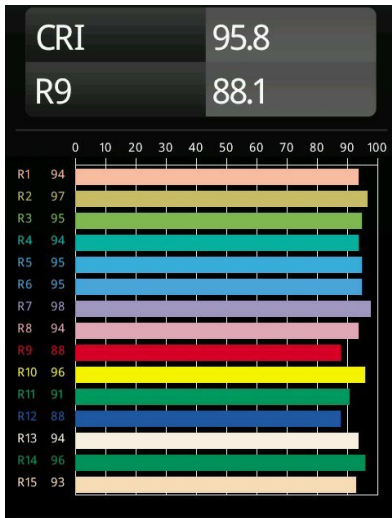

TM30 & CRI diagram