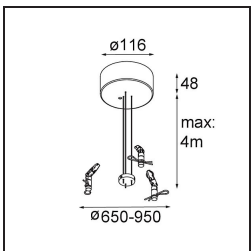

Date
Customer
Project
Type

Flat Moon Suspended 450 lx LED 2700K DALI DI White Structure

Specifications

Material	13300309
Light Source Type	LED
LED Type	FLAT MOON LED
LED technology	LED PCB
CRI	Min. 90
Colour Temperature	2700K
Lifetime	L80B20 @50,000 Hours
Lamp Included	Yes
Number of Light Sources	1
CIE flux code	46 77 95 100 79
Binning (SDCM)	3
Light Direction	Down
Input Voltage	230V
Luminaire power (W)	29.4
Electrical Class	I
IP Rating	20
Glow wire rating (°C)	650
Dimming Protocol	DALI
DALI Standard	DALI-2
Indoor/Outdoor	Indoor
Application	Ceiling
Mounting	Suspended
Adjustability	Not Applicable
Distance to Lighted Object (m)	0,1
Primary Colour & Primary Finish	White, Structure
Gross weight (g)	5330.0
Delivered lumens (lm)	2599
Efficacy (lm/W)	88
Glare rating	23
Remark	<ul style="list-style-type: none"> • Suspension kit not included • Suspension kit not included • This is not a complete product. Suspension kit required.

13309009 Flat moon 450 LED coverplate white struc

11061932 Suspension kit 4m / 5x0.75 (3 cables) black struc

11061909 Suspension kit 4m / 5x0.75 (3 cables) white struc

11061809 Suspension kit 4m / 3x0.75 (3 cables) white struc

11061832 Suspension kit 4m / 3x0.75 (3 cables) black struc

11066009 Flat moon suspension kit 4m / 3x0.75 triangle (3 cables) white struc

11066032 FFD_Flat moon suspension kit 4m / 3x0.75 triangle (3 cables) black struc

11066109 Flat moon suspension kit 4m / 5x0.75 triangle (3 cables) white struc

11066132 Flat moon suspension kit 4m / 5x0.75 triangle (3 cables) black struc

Choose a required accessory