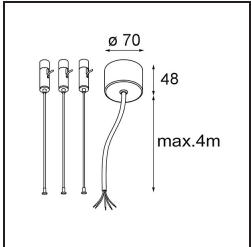

Date
Customer
Project
Type

Flat Moon Suspended 450 lx LED 2700K DALI DI White Structure

Specifications

Material	13300309
Light Source Type	LED
LED Type	FLAT MOON LED
LED technology	LED PCB
CRI	Min. 90
Colour Temperature	2700K
Lifetime	L80B20 @50,000 Hours
Lamp Included	Yes
Number of Light Sources	1
CIE flux code	46 77 95 100 79
Binning (SDCM)	3
Light Direction	Down
Input Voltage	230V
Luminaire power (W)	29.4
Electrical Class	I
IP Rating	20
Glow wire rating (°C)	650
Dimming Protocol	DALI
DALI Standard	DALI-2
Indoor/Outdoor	Indoor
Application	Ceiling
Mounting	Suspended
Adjustability	Not Applicable
Distance to Lighted Object (m)	0,1
Primary Colour & Primary Finish	White, Structure
Gross weight (g)	5330.0
Delivered lumens (lm)	2599
Efficacy (lm/W)	88
Glare rating	23
Remark	<ul style="list-style-type: none"> • Suspension kit not included • Suspension kit not included • This is not a complete product. Suspension kit required.

TM30 & CRI diagram

Light distribution & beam diagram

Optical Accessories

13289000 Flat moon prismatic diffuser 450/470

13289100 Flat moon ice prismatic diffuser 450/470

Installation Accessories

13309032 Flat moon 450 LED coverplate black struc

13309009 Flat moon 450 LED coverplate white struc

11061932 Suspension kit 4m / 5x0.75 (3 cables) black struc

11061909 Suspension kit 4m / 5x0.75 (3 cables) white struc

11061809 Suspension kit 4m / 3x0.75 (3 cables) white struc

11061832 Suspension kit 4m / 3x0.75 (3 cables) black struc

11066009 Flat moon suspension kit 4m / 3x0.75 triangle (3 cables) white struc

11066032 FFD_Flat moon suspension kit 4m / 3x0.75 triangle (3 cables) black struc