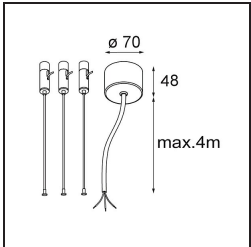

Date
Customer
Project
Type

Flat Moon Suspended 450 lx LED 2700K DALI DI White Structure

Specifications

Material	13300309
Light Source Type	LED
LED Type	FLAT MOON LED
LED technology	LED PCB
CRI	Min. 90
Colour Temperature	2700K
Lifetime	L80B20 @50,000 Hours
Lamp Included	Yes
Number of Light Sources	1
CIE flux code	46 77 95 100 79
Binning (SDCM)	3
Light Direction	Down
Input Voltage	230V
Luminaire power (W)	29.4
Electrical Class	I
IP Rating	20
Glow wire rating (°C)	650
Dimming Protocol	DALI
DALI Standard	DALI-2
Indoor/Outdoor	Indoor
Application	Ceiling
Mounting	Suspended
Adjustability	Not Applicable
Distance to Lighted Object (m)	0,1
Primary Colour & Primary Finish	White, Structure
Gross weight (g)	5330.0
Delivered lumens (lm)	2599
Efficacy (lm/W)	88
Glare rating	23
Remark	<ul style="list-style-type: none"> • Suspension kit not included • Suspension kit not included • This is not a complete product. Suspension kit required.

TM30 & CRI diagram

Light distribution & beam diagram

Optical Accessories

13289000 Flat moon prismatic diffuser 450/470

13289100 Flat moon ice prismatic diffuser 450/470

Installation Accessories

13309032 Flat moon 450 LED coverplate black struc

13309009 Flat moon 450 LED coverplate white struc

11061932 Suspension kit 4m / 5x0.75 (3 cables) black struc

11061909 Suspension kit 4m / 5x0.75 (3 cables) white struc

11061809 Suspension kit 4m / 3x0.75 (3 cables) white struc

11061832 Suspension kit 4m / 3x0.75 (3 cables) black struc

11066009 Flat moon suspension kit 4m / 3x0.75 triangle (3 cables) white struc

11066032 FFD_Flat moon suspension kit 4m / 3x0.75 triangle (3 cables) black struc