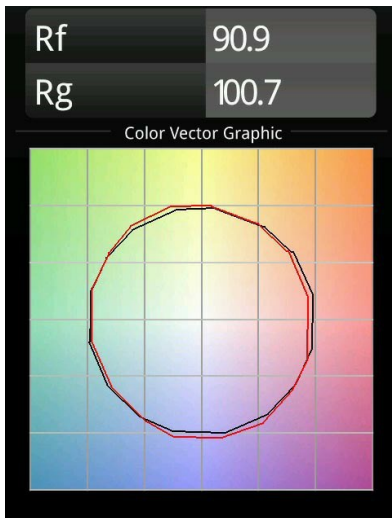

TM30 & CRI diagram