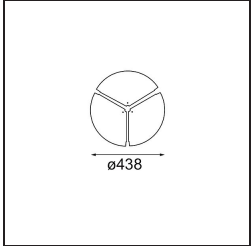

Date
Customer
Project
Type

Flat Moon Suspended 450 lx LED 2700K DALI DI White Structure

Specifications

Material	13300309
Light Source Type	LED
LED Type	FLAT MOON LED
LED technology	LED PCB
CRI	Min. 90
Colour Temperature	2700K
Lifetime	L80B20 @50,000 Hours
Lamp Included	Yes
Number of Light Sources	1
CIE flux code	46 77 95 100 79
Binning (SDCM)	3
Light Direction	Down
Input Voltage	230V
Luminaire power (W)	29.4
Electrical Class	I
IP Rating	20
Glow wire rating (°C)	650
Dimming Protocol	DALI
DALI Standard	DALI-2
Indoor/Outdoor	Indoor
Application	Ceiling
Mounting	Suspended
Adjustability	Not Applicable
Distance to Lighted Object (m)	0,1
Primary Colour & Primary Finish	White, Structure
Gross weight (g)	5330.0
Delivered lumens (lm)	2599
Efficacy (lm/W)	88
Glare rating	23
Remark	<ul style="list-style-type: none"> • Suspension kit not included • Suspension kit not included • This is not a complete product. Suspension kit required.

TM30 & CRI diagram

Light distribution & beam diagram

Optical Accessories

13289000 Flat moon prismatic diffuser 450/470

13289100 Flat moon ice prismatic diffuser 450/470

Installation Accessories

13309032 Flat moon 450 LED coverplate black struc

13309009 Flat moon 450 LED coverplate white struc

11061932 Suspension kit 4m / 5x0.75 (3 cables) black struc

11061909 Suspension kit 4m / 5x0.75 (3 cables) white struc

11061809 Suspension kit 4m / 3x0.75 (3 cables) white struc