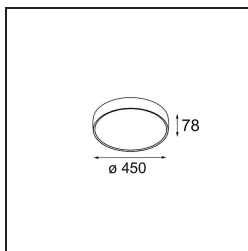

Date
Customer
Project
Type

Flat Moon Suspended 450 lx LED 2700K DALI DI White Structure

Specifications

Material	13300309
Light Source Type	LED
LED Type	FLAT MOON LED
LED technology	LED PCB
CRI	Min. 90
Colour Temperature	2700K
Lifetime	L80B20 @50,000 Hours
Lamp Included	Yes
Number of Light Sources	1
CIE flux code	46 77 95 100 79
Binning (SDCM)	3
Light Direction	Down
Input Voltage	230V
Luminaire power (W)	29.4
Electrical Class	I
IP Rating	20
Glow wire rating (°C)	650
Dimming Protocol	DALI
DALI Standard	DALI-2
Indoor/Outdoor	Indoor
Application	Ceiling
Mounting	Suspended
Adjustability	Not Applicable
Distance to Lighted Object (m)	0,1
Primary Colour & Primary Finish	White, Structure
Gross weight (g)	5330.0
Delivered lumens (lm)	2599
Efficacy (lm/W)	88
Glare rating	23
Remark	<ul style="list-style-type: none"> • Suspension kit not included • Suspension kit not included • This is not a complete product. Suspension kit required.

13309009 Flat moon 450 LED coverplate white struc

11061932 Suspension kit 4m / 5x0.75 (3 cables) black struc

11061909 Suspension kit 4m / 5x0.75 (3 cables) white struc

11061809 Suspension kit 4m / 3x0.75 (3 cables) white struc