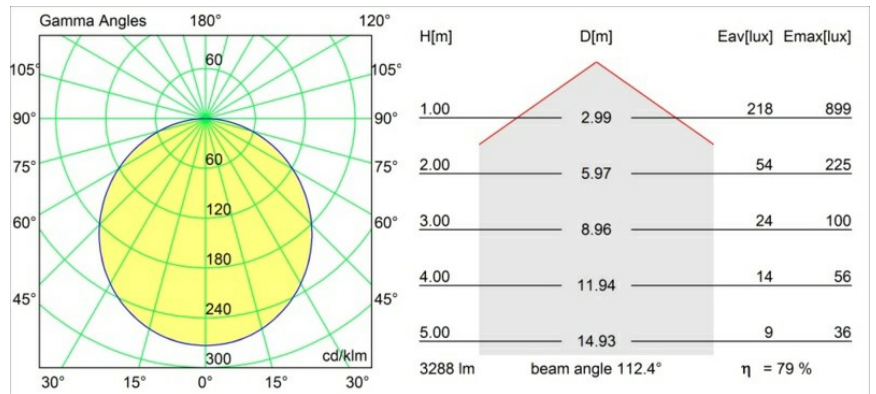

Light distribution & beam diagram