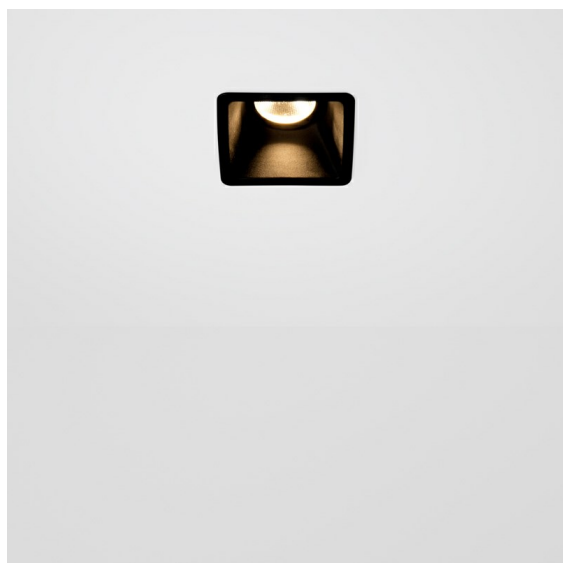

Date

Customer

Project

Type

Lotis Square Recessed 1x GU10 Black Matt

Specifications

Material	12610002
Light Source Type	GU10
Lamp Included	No
Number of Light Sources	1
Light Direction	Down
Input Voltage	230V
Electrical Class	I
IP Rating	20
Glow wire rating (°C)	960
Indoor/Outdoor	Indoor
Application	Ceiling
Mounting	Recessed
Cut-out size (mm)	L 78 W 78
Mounting depth (mm)	130.0
Adjustability	Not Applicable
Distance to Lighted Object (m)	0,1
Primary Colour & Primary Finish	Black, Matt
Gross weight (g)	290.0
Remark	<ul style="list-style-type: none"> This is not a complete product. Light module required.

Lotis Square is a compact, square version of our successful Lotis Round series. The bulb sits deep in a conical cup, making it less visible. An IP variant for use in damp rooms and environments is also available. Then, there is Lotis Square with LED, using our M-LED 50 module. This one allows you to choose from a large range of light colours and three different beam angles (spot, medium or flood).