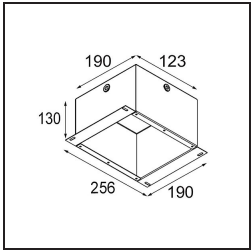

Installation Accessories

10889830 Conbox 192x190x130