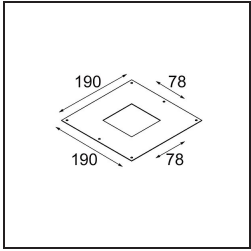

Date

Customer

Project

Type

Lotis Square Recessed 1x GU10 Black Matt

Specifications

Material	12610002
Light Source Type	GU10
Lamp Included	No
Number of Light Sources	1
Light Direction	Down
Input Voltage	230V
Electrical Class	I
IP Rating	20
Glow wire rating (°C)	960
Indoor/Outdoor	Indoor
Application	Ceiling
Mounting	Recessed
Cut-out size (mm)	L 78 W 78
Mounting depth (mm)	130.0
Adjustability	Not Applicable
Distance to Lighted Object (m)	0,1
Primary Colour & Primary Finish	Black, Matt
Gross weight (g)	290.0
Remark	<ul style="list-style-type: none"> This is not a complete product. Light module required.

Lotis Square is a compact, square version of our successful Lotis Round series. The bulb sits deep in a conical cup, making it less visible. An IP variant for use in damp rooms and environments is also available. Then, there is Lotis Square with LED, using our M-LED 50 module. This one allows you to choose from a large range of light colours and three different beam angles (spot, medium or flood).

Light distribution & beam diagram

Installation Accessories

10889830 Conbox 192x190x130

12291130 Gypkit 190x190x78x78

Choose a required accessory