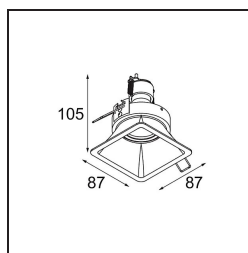

Date

Customer

Project

Type

Lotis Square Recessed 1x GU10 Black Matt

Specifications

Material	12610002
Light Source Type	GU10
Lamp Included	No
Number of Light Sources	1
Light Direction	Down
Input Voltage	230V
Electrical Class	I
IP Rating	20
Glow wire rating (°C)	960
Indoor/Outdoor	Indoor
Application	Ceiling
Mounting	Recessed
Cut-out size (mm)	L 78 W 78
Mounting depth (mm)	130.0
Adjustability	Not Applicable
Distance to Lighted Object (m)	0,1
Primary Colour & Primary Finish	Black, Matt
Gross weight (g)	290.0
Remark	<ul style="list-style-type: none"> This is not a complete product. Light module required.

Lotis Square is a compact, square version of our successful Lotis Round series. The bulb sits deep in a conical cup, making it less visible. An IP variant for use in damp rooms and environments is also available. Then, there is Lotis Square with LED, using our M-LED 50 module. This one allows you to choose from a large range of light colours and three different beam angles (spot, medium or flood).