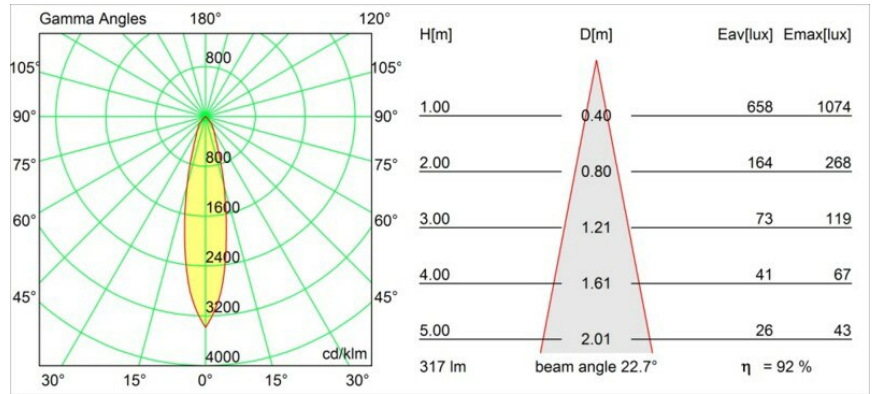

Light distribution & beam diagram