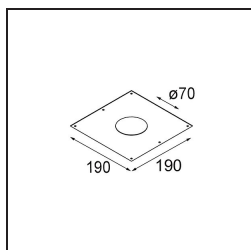

- **12290130** Gypkit 190X190 - Ø70