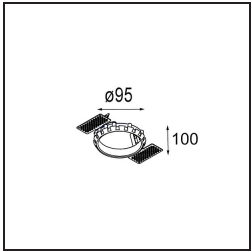

Date
Customer
Project
Type

*Smart Kup Recessed 82 1x LED 2700K Medium DE Black Structure*

**Specifications**

Material	12471032
Light Source Type	LED
LED Type	BRIDGELUX V8G6
LED technology	LED COB
CRI	Min. 90
Colour Temperature	2700K
Lifetime	L80B20 @50,000 Hours
Lamp Included	Yes
Number of Light Sources	1
Binning (SDCM)	3
Light Direction	Down
Optic	Reflector
Measured beam angle (°)	21.4
Input Voltage	Constant Current Driver Required
Electrical Class	III
IP Rating	20
Glow wire rating (°C)	960
Indoor/Outdoor	Indoor
Application	Ceiling, Wall
Mounting	Recessed
Cut-out size (mm)	ø70
Mounting depth (mm)	100.0
Adjustability	Not Applicable
Distance to Lighted Object (m)	0,1
Primary Colour & Primary Finish	Black, Structure
Gross weight (g)	345.0
Drive current (mA)	350      500      700
Forward voltage (Vf)	17.8      18.4      19.3
Connected load (W)	6.2      9.2      13.4
Delivered lumens (lm)	514      690      887
Efficacy (lm/W)	83      75      66
Glare rating	15      16      17
Remark	• 3500K on request

**TM30 & CRI diagram**

**Light distribution & beam diagram**

### Installation Accessories

- 10889830** Conbox 192x190x130

- 12290130** Gypkit 190X190 - Ø70

**12291030** Gypkit 210x190-2x $\varnothing$ 70

**12500230** Recessed ring 82

Choose a required accessory