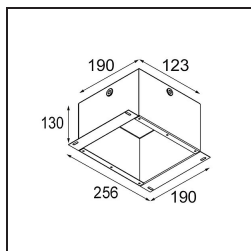

Installation Accessories

- **10889830** Conbox 192x190x130