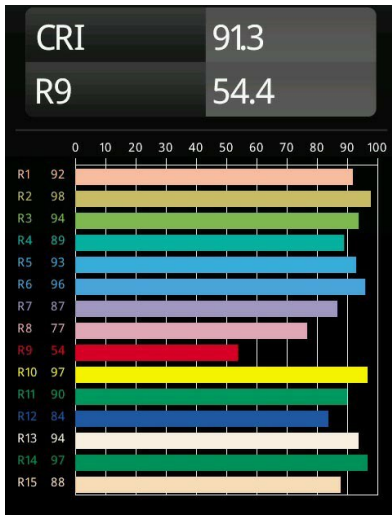

Date
Customer
Project
Type

*Smart Kup Recessed 82 1x LED 2700K Medium DE Black Structure*

**Specifications**

Material	12471032
Light Source Type	LED
LED Type	BRIDGELUX V8G6
LED technology	LED COB
CRI	Min. 90
Colour Temperature	2700K
Lifetime	L80B20 @50,000 Hours
Lamp Included	Yes
Number of Light Sources	1
Binning (SDCM)	3
Light Direction	Down
Optic	Reflector
Measured beam angle (°)	21.4
Input Voltage	Constant Current Driver Required
Electrical Class	III
IP Rating	20
Glow wire rating (°C)	960
Indoor/Outdoor	Indoor
Application	Ceiling, Wall
Mounting	Recessed
Cut-out size (mm)	ø70
Mounting depth (mm)	100.0
Adjustability	Not Applicable
Distance to Lighted Object (m)	0,1
Primary Colour & Primary Finish	Black, Structure
Gross weight (g)	345.0
Drive current (mA)	350      500      700
Forward voltage (Vf)	17.8      18.4      19.3
Connected load (W)	6.2      9.2      13.4
Delivered lumens (lm)	514      690      887
Efficacy (lm/W)	83      75      66
Glare rating	15      16      17
Remark	• 3500K on request

**TM30 & CRI diagram**

**Light distribution & beam diagram**