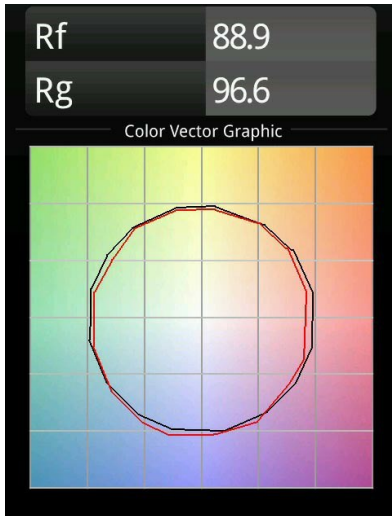

Date
Customer
Project
Type

*Smart Kup Recessed 82 1x LED 2700K Medium DE Black Structure*

**Specifications**

Material	12471032
Light Source Type	LED
LED Type	BRIDGELUX V8G6
LED technology	LED COB
CRI	Min. 90
Colour Temperature	2700K
Lifetime	L80B20 @50,000 Hours
Lamp Included	Yes
Number of Light Sources	1
Binning (SDCM)	3
Light Direction	Down
Optic	Reflector
Measured beam angle (°)	21.4
Input Voltage	Constant Current Driver Required
Electrical Class	III
IP Rating	20
Glow wire rating (°C)	960
Indoor/Outdoor	Indoor
Application	Ceiling, Wall
Mounting	Recessed
Cut-out size (mm)	ø70
Mounting depth (mm)	100.0
Adjustability	Not Applicable
Distance to Lighted Object (m)	0,1
Primary Colour & Primary Finish	Black, Structure
Gross weight (g)	345.0
Drive current (mA)	350      500      700
Forward voltage (Vf)	17.8      18.4      19.3
Connected load (W)	6.2      9.2      13.4
Delivered lumens (lm)	514      690      887
Efficacy (lm/W)	83      75      66
Glare rating	15      16      17
Remark	• 3500K on request

**TM30 & CRI diagram**

**Light distribution & beam diagram**