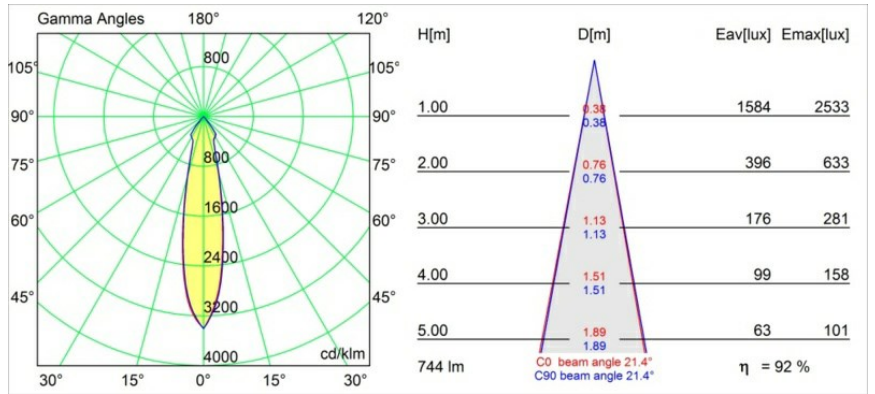

Date
Customer
Project
Type

*Smart Kup Recessed 82 1x LED 2700K Medium DE Black Structure*

**Specifications**

Material	12471032
Light Source Type	LED
LED Type	BRIDGELUX V8G6
LED technology	LED COB
CRI	Min. 90
Colour Temperature	2700K
Lifetime	L80B20 @50,000 Hours
Lamp Included	Yes
Number of Light Sources	1
Binning (SDCM)	3
Light Direction	Down
Optic	Reflector
Measured beam angle (°)	21.4
Input Voltage	Constant Current Driver Required
Electrical Class	III
IP Rating	20
Glow wire rating (°C)	960
Indoor/Outdoor	Indoor
Application	Ceiling, Wall
Mounting	Recessed
Cut-out size (mm)	ø70
Mounting depth (mm)	100.0
Adjustability	Not Applicable
Distance to Lighted Object (m)	0,1
Primary Colour & Primary Finish	Black, Structure
Gross weight (g)	345.0
Drive current (mA)	350      500      700
Forward voltage (Vf)	17.8      18.4      19.3
Connected load (W)	6.2      9.2      13.4
Delivered lumens (lm)	514      690      887
Efficacy (lm/W)	83      75      66
Glare rating	15      16      17
Remark	• 3500K on request

**TM30 & CRI diagram**

**Light distribution & beam diagram**