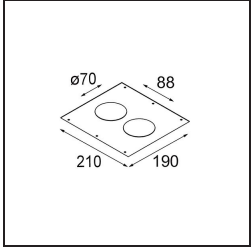

12291030 Gypkit 210x190-2x $\varnothing$ 70