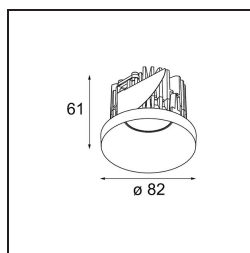

Date
Customer
Project
Type

*Smart Kup Recessed 82 1x LED 2700K Medium DE Black Structure*

**Specifications**

Material	12471032
Light Source Type	LED
LED Type	BRIDGELUX V8G6
LED technology	LED COB
CRI	Min. 90
Colour Temperature	2700K
Lifetime	L80B20 @50,000 Hours
Lamp Included	Yes
Number of Light Sources	1
Binning (SDCM)	3
Light Direction	Down
Optic	Reflector
Measured beam angle (°)	21.4
Input Voltage	Constant Current Driver Required
Electrical Class	III
IP Rating	20
Glow wire rating (°C)	960
Indoor/Outdoor	Indoor
Application	Ceiling, Wall
Mounting	Recessed
Cut-out size (mm)	ø70
Mounting depth (mm)	100.0
Adjustability	Not Applicable
Distance to Lighted Object (m)	0,1
Primary Colour & Primary Finish	Black, Structure
Gross weight (g)	345.0
Drive current (mA)	350      500      700
Forward voltage (Vf)	17.8      18.4      19.3
Connected load (W)	6.2      9.2      13.4
Delivered lumens (lm)	514      690      887
Efficacy (lm/W)	83      75      66
Glare rating	15      16      17
Remark	• 3500K on request