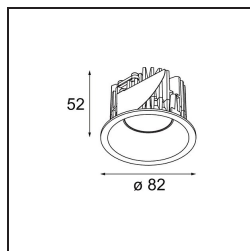

Date
Customer
Project
Type

Smart Lotis Recessed 82 1x IP55 LED 3000K Medium DE White Structure

Specifications

Material	12442309
Light Source Type	LED
LED Type	BRIDGELUX V8G6
LED technology	LED COB
CRI	Min. 90
Colour Temperature	3000K
Lifetime	L80B20 @50,000 Hours
Lamp Included	Yes
Number of Light Sources	1
Binning (SDCM)	3
Light Direction	Down
Optic	Reflector
Measured beam angle (°)	22.6
Input Voltage	Constant Current Driver Required
Electrical Class	III
IP Rating	55
Glow wire rating (°C)	960
Indoor/Outdoor	Indoor
Application	Ceiling, Wall
Mounting	Recessed
Cut-out size (mm)	ø70
Mounting depth (mm)	100.0
Adjustability	Not Applicable
Distance to Lighted Object (m)	0,1
Primary Colour & Primary Finish	White, Structure
Gross weight (g)	220.0
Drive current (mA)	350 500 700
Forward voltage (Vf)	17.8 18.4 19.3
Connected load (W)	6.2 9.2 13.4
Delivered lumens (lm)	550 738 949
Efficacy (lm/W)	89 80 71
Glare rating	17 18 19
Remark	• 3500K on request