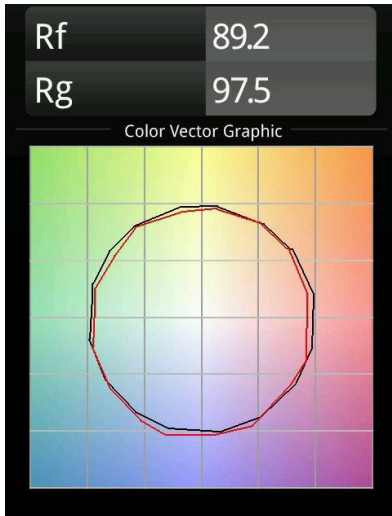

TM30 & CRI diagram