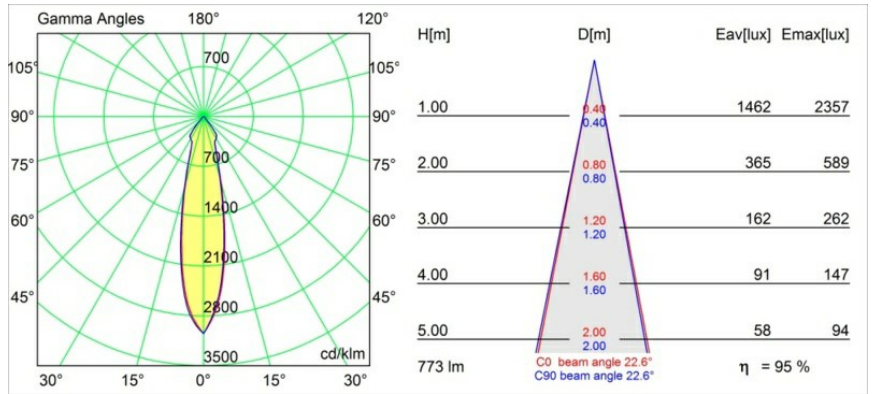

Light distribution & beam diagram