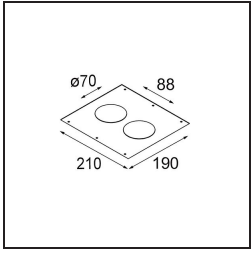

12291030 Gypkit 210x190-2xØ70