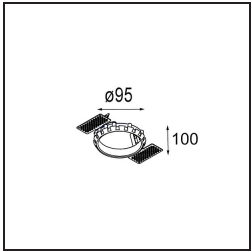

Date
Customer
Project
Type

Smart Lotis Recessed 82 1x IP55 LED 3000K Medium DE White Structure

Specifications

Material	12442309
Light Source Type	LED
LED Type	BRIDGELUX V8G6
LED technology	LED COB
CRI	Min. 90
Colour Temperature	3000K
Lifetime	L80B20 @50,000 Hours
Lamp Included	Yes
Number of Light Sources	1
Binning (SDCM)	3
Light Direction	Down
Optic	Reflector
Measured beam angle (°)	22.6
Input Voltage	Constant Current Driver Required
Electrical Class	III
IP Rating	55
Glow wire rating (°C)	960
Indoor/Outdoor	Indoor
Application	Ceiling, Wall
Mounting	Recessed
Cut-out size (mm)	ø70
Mounting depth (mm)	100.0
Adjustability	Not Applicable
Distance to Lighted Object (m)	0,1
Primary Colour & Primary Finish	White, Structure
Gross weight (g)	220.0
Drive current (mA)	350 500 700
Forward voltage (Vf)	17.8 18.4 19.3
Connected load (W)	6.2 9.2 13.4
Delivered lumens (lm)	550 738 949
Efficacy (lm/W)	89 80 71
Glare rating	17 18 19
Remark	• 3500K on request

Installation Accessories

- 10889830** Conbox 192x190x130

- 12290130** Gypkit 190X190 - Ø70

12291030 Gypkit 210x190-2xØ70

12500230 Recessed ring 82

Choose a required accessory