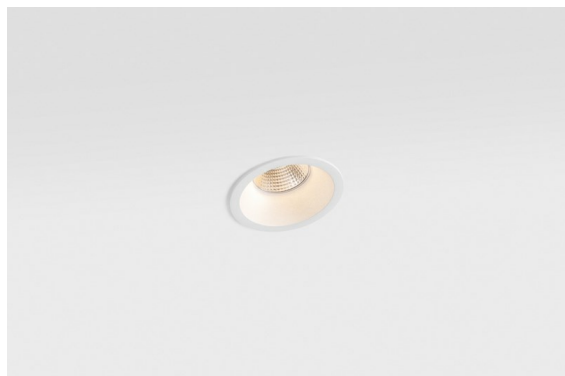

Date
Customer
Project
Type

Smart Lotis Recessed 82 1x IP55 LED 3000K Medium DE White Structure

Specifications

Material	12442309
Light Source Type	LED
LED Type	BRIDGELUX V8G6
LED technology	LED COB
CRI	Min. 90
Colour Temperature	3000K
Lifetime	L80B20 @50,000 Hours
Lamp Included	Yes
Number of Light Sources	1
Binning (SDCM)	3
Light Direction	Down
Optic	Reflector
Measured beam angle (°)	22.6
Input Voltage	Constant Current Driver Required
Electrical Class	III
IP Rating	55
Glow wire rating (°C)	960
Indoor/Outdoor	Indoor
Application	Ceiling, Wall
Mounting	Recessed
Cut-out size (mm)	ø70
Mounting depth (mm)	100.0
Adjustability	Not Applicable
Distance to Lighted Object (m)	0,1
Primary Colour & Primary Finish	White, Structure
Gross weight (g)	220.0
Drive current (mA)	350 500 700
Forward voltage (Vf)	17.8 18.4 19.3
Connected load (W)	6.2 9.2 13.4
Delivered lumens (lm)	550 738 949
Efficacy (lm/W)	89 80 71
Glare rating	17 18 19
Remark	• 3500K on request

The 3 original designs, Smart Kup, Lotis and Cake still manage to steal the hearts of interior designers. And this goes for the entire Smart family. Smart's accessibility and extreme versatility are arguably fit for any expression. Mix and match accent lighting, up and downlight, fixed or adjustable, a mosaic of shapes, sizes, colours and mounting options, and create a playful installation.

TM30 & CRI diagram

Light distribution & beam diagram

Decorative Accessories

- 12500032** Smart mask 82 1x black struc
- 12500009** Smart mask 82 1x white struc
- 12500046** Smart mask 82 1x gold
- 12500015** Smart Mask 82 1x Champagne Brushed
- 12500014** Smart Mask 82 1x Bronze Brushed
- 12500043** Smart Mask 82 1x Black Brushed
- 12500016** Smart Mask 82 1x Silver Bronze Brushed
- 12500045** FFD_Smart Mask 82 1x Gold Brushed