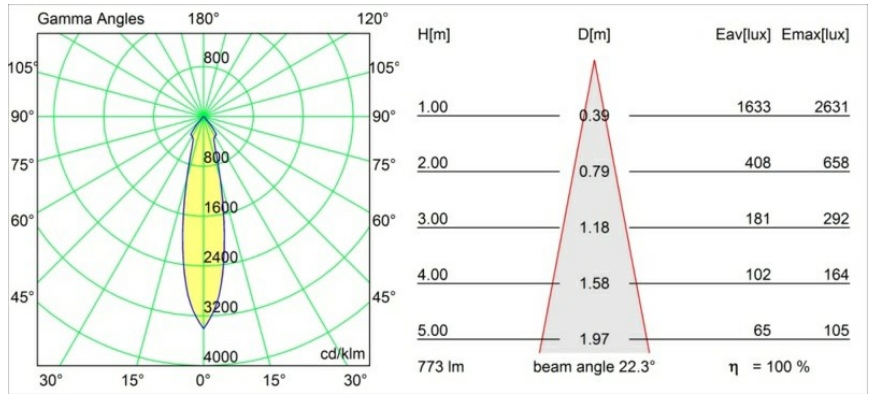

Light distribution & beam diagram