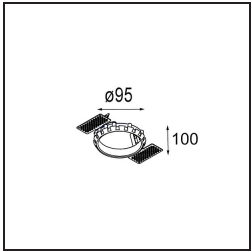

Date
Customer
Project
Type

Smart Lotis Recessed 82 1x LED 3000K Medium DE White Structure

Specifications

Material	12441409
Light Source Type	LED
LED Type	BRIDGELUX V8G6
LED technology	LED COB
CRI	Min. 90
Colour Temperature	3000K
Lifetime	L80B20 @50,000 Hours
Lamp Included	Yes
Number of Light Sources	1
Binning (SDCM)	3
Light Direction	Down
Optic	Reflector
Measured beam angle (°)	22.3
Input Voltage	Constant Current Driver Required
Electrical Class	III
IP Rating	20
Glow wire rating (°C)	960
Indoor/Outdoor	Indoor
Application	Ceiling, Wall
Mounting	Recessed
Cut-out size (mm)	ø70
Mounting depth (mm)	100.0
Adjustability	Not Applicable
Distance to Lighted Object (m)	0,1
Primary Colour & Primary Finish	White, Structure
Gross weight (g)	220.0
Drive current (mA)	350 500 700
Forward voltage (Vf)	17.8 18.4 19.3
Connected load (W)	6.2 9.2 13.4
Delivered lumens (lm)	576 773 994
Efficacy (lm/W)	93 84 74
Glare rating	17 18 19
Remark	• 3500K on request

Installation Accessories

- 10889830** Conbox 192x190x130

- 12290130** Gypkit 190X190 - Ø70

12291030 Gypkit 210x190-2x \varnothing 70

12500230 Recessed ring 82

Choose a required accessory