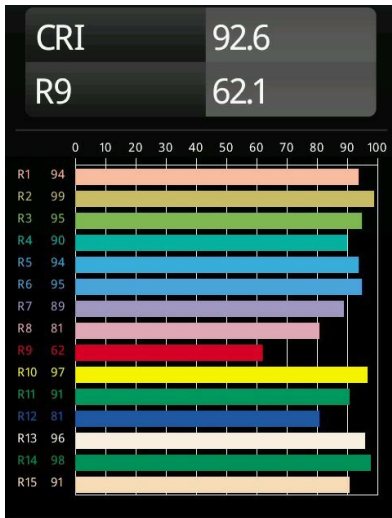

Date
Customer
Project
Type

Smart Lotis Recessed 82 1x LED 3000K Medium DE White Structure

Specifications

Material	12441409
Light Source Type	LED
LED Type	BRIDGELUX V8G6
LED technology	LED COB
CRI	Min. 90
Colour Temperature	3000K
Lifetime	L80B20 @50,000 Hours
Lamp Included	Yes
Number of Light Sources	1
Binning (SDCM)	3
Light Direction	Down
Optic	Reflector
Measured beam angle (°)	22.3
Input Voltage	Constant Current Driver Required
Electrical Class	III
IP Rating	20
Glow wire rating (°C)	960
Indoor/Outdoor	Indoor
Application	Ceiling, Wall
Mounting	Recessed
Cut-out size (mm)	ø70
Mounting depth (mm)	100.0
Adjustability	Not Applicable
Distance to Lighted Object (m)	0,1
Primary Colour & Primary Finish	White, Structure
Gross weight (g)	220.0
Drive current (mA)	350 500 700
Forward voltage (Vf)	17.8 18.4 19.3
Connected load (W)	6.2 9.2 13.4
Delivered lumens (lm)	576 773 994
Efficacy (lm/W)	93 84 74
Glare rating	17 18 19
Remark	• 3500K on request

TM30 & CRI diagram

Light distribution & beam diagram

Diagrams

Decorative Accessories

- 12500032** Smart mask 82 1x black struc
- 12500009** Smart mask 82 1x white struc
- 12500046** Smart mask 82 1x gold
- 12500015** Smart Mask 82 1x Champagne Brushed
- 12500014** Smart Mask 82 1x Bronze Brushed
- 12500043** Smart Mask 82 1x Black Brushed
- 12500016** Smart Mask 82 1x Silver Bronze Brushed
- 12500045** FFD_Smart Mask 82 1x Gold Brushed