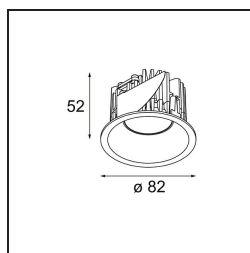

Date
Customer
Project
Type

Smart Lotis Recessed 82 1x LED 3000K Medium DE White Structure

Specifications

Material	12441409
Light Source Type	LED
LED Type	BRIDGELUX V8G6
LED technology	LED COB
CRI	Min. 90
Colour Temperature	3000K
Lifetime	L80B20 @50,000 Hours
Lamp Included	Yes
Number of Light Sources	1
Binning (SDCM)	3
Light Direction	Down
Optic	Reflector
Measured beam angle (°)	22.3
Input Voltage	Constant Current Driver Required
Electrical Class	III
IP Rating	20
Glow wire rating (°C)	960
Indoor/Outdoor	Indoor
Application	Ceiling, Wall
Mounting	Recessed
Cut-out size (mm)	ø70
Mounting depth (mm)	100.0
Adjustability	Not Applicable
Distance to Lighted Object (m)	0,1
Primary Colour & Primary Finish	White, Structure
Gross weight (g)	220.0
Drive current (mA)	350 500 700
Forward voltage (Vf)	17.8 18.4 19.3
Connected load (W)	6.2 9.2 13.4
Delivered lumens (lm)	576 773 994
Efficacy (lm/W)	93 84 74
Glare rating	17 18 19
Remark	• 3500K on request