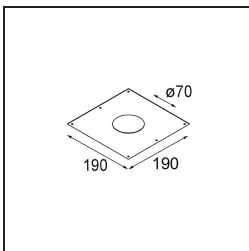

- **12290130** Gypkit 190X190 - Ø70