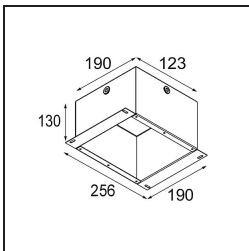

Installation Accessories

- **10889830** Conbox 192x190x130