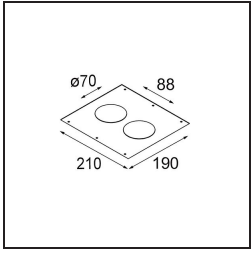

12291030 Gypkit 210x190-2x $\varnothing$ 70