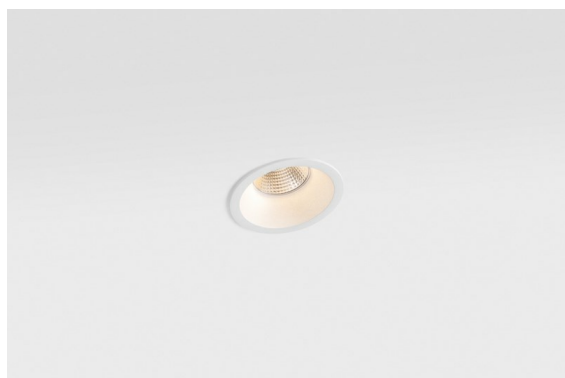

Date
Customer
Project
Type

Smart Lotis Recessed 82 1x LED 3000K Medium DE White Structure

Specifications

Material	12441409
Light Source Type	LED
LED Type	BRIDGELUX V8G6
LED technology	LED COB
CRI	Min. 90
Colour Temperature	3000K
Lifetime	L80B20 @50,000 Hours
Lamp Included	Yes
Number of Light Sources	1
Binning (SDCM)	3
Light Direction	Down
Optic	Reflector
Measured beam angle (°)	22.3
Input Voltage	Constant Current Driver Required
Electrical Class	III
IP Rating	20
Glow wire rating (°C)	960
Indoor/Outdoor	Indoor
Application	Ceiling, Wall
Mounting	Recessed
Cut-out size (mm)	ø70
Mounting depth (mm)	100.0
Adjustability	Not Applicable
Distance to Lighted Object (m)	0,1
Primary Colour & Primary Finish	White, Structure
Gross weight (g)	220.0
Drive current (mA)	350 500 700
Forward voltage (Vf)	17.8 18.4 19.3
Connected load (W)	6.2 9.2 13.4
Delivered lumens (lm)	576 773 994
Efficacy (lm/W)	93 84 74
Glare rating	17 18 19
Remark	• 3500K on request

The 3 original designs, Smart Kup, Lotis and Cake still manage to steal the hearts of interior designers. And this goes for the entire Smart family. Smart's accessibility and extreme versatility are arguably fit for any expression. Mix and match accent lighting, up and downlight, fixed or adjustable, a mosaic of shapes, sizes, colours and mounting options, and create a playful installation.

TM30 & CRI diagram

Light distribution & beam diagram

Diagrams

Decorative Accessories

- 12500032** Smart mask 82 1x black struc
- 12500009** Smart mask 82 1x white struc
- 12500046** Smart mask 82 1x gold
- 12500015** Smart Mask 82 1x Champagne Brushed
- 12500014** Smart Mask 82 1x Bronze Brushed
- 12500043** Smart Mask 82 1x Black Brushed
- 12500016** Smart Mask 82 1x Silver Bronze Brushed
- 12500045** FFD_Smart Mask 82 1x Gold Brushed