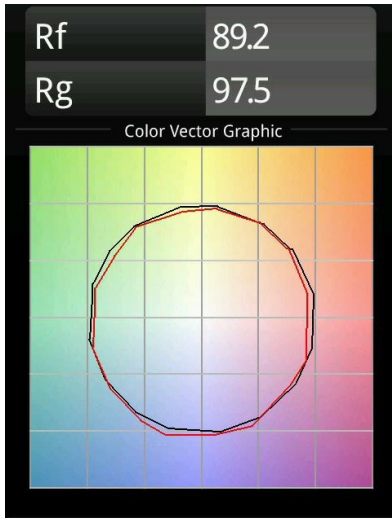

TM30 & CRI diagram