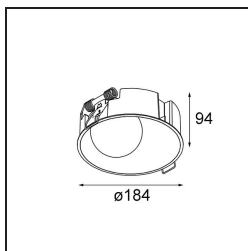

**Specifications**

Material	12180009
Light Source Type	LED
LED Type	BRIDGELUX V6 HD G7
LED technology	LED COB
CRI	Min. 90
Colour Temperature	2700K
Lifetime	L80B20 @50,000 Hours
Lamp Included	Yes
Number of Light Sources	1
CIE flux code	48 80 96 100 52
Binning (SDCM)	2
Light Direction	Down
Optic	Reflector
Input Voltage	Constant Current Driver Required
Electrical Class	III
IP Rating	55
Glow wire rating (°C)	960
Indoor/Outdoor	Indoor
Application	Ceiling, Wall
Mounting	Recessed
Cut-out size (mm)	ø177
Mounting depth (mm)	100.0
Adjustability	Not Applicable
Distance to Lighted Object (m)	0,1
Primary Colour & Primary Finish	White, Structure
Gross weight (g)	1080.0
Drive current (mA)	350      500      700
Forward voltage (Vf)	16.4      16.9      17.7
Connected load (W)	5.7      8.5      12.4
Delivered lumens (lm)	375      505      655
Efficacy (lm/W)	66      59      53
Glare rating	29      30      31