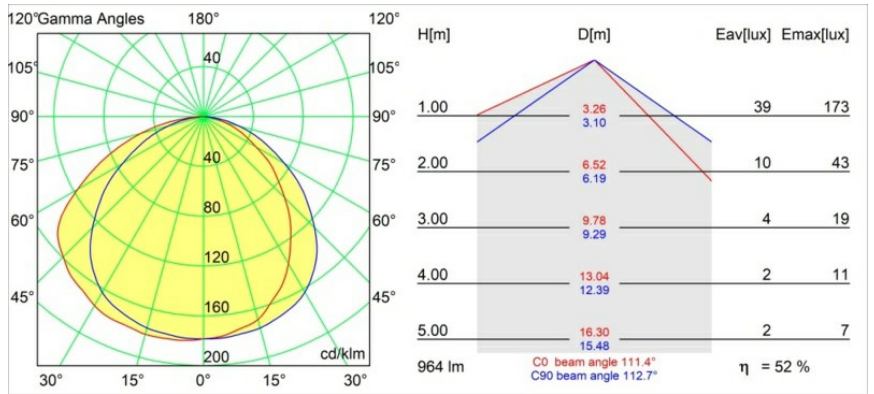

**Specifications**

Material	12180009
Light Source Type	LED
LED Type	BRIDGELUX V6 HD G7
LED technology	LED COB
CRI	Min. 90
Colour Temperature	2700K
Lifetime	L80B20 @50,000 Hours
Lamp Included	Yes
Number of Light Sources	1
CIE flux code	48 80 96 100 52
Binning (SDCM)	2
Light Direction	Down
Optic	Reflector
Input Voltage	Constant Current Driver Required
Electrical Class	III
IP Rating	55
Glow wire rating (°C)	960
Indoor/Outdoor	Indoor
Application	Ceiling, Wall
Mounting	Recessed
Cut-out size (mm)	ø177
Mounting depth (mm)	100.0
Adjustability	Not Applicable
Distance to Lighted Object (m)	0,1
Primary Colour & Primary Finish	White, Structure
Gross weight (g)	1080.0
Drive current (mA)	350      500      700
Forward voltage (Vf)	16.4      16.9      17.7
Connected load (W)	5.7      8.5      12.4
Delivered lumens (lm)	375      505      655
Efficacy (lm/W)	66      59      53
Glare rating	29      30      31

**TM30 & CRI diagram**

**Light distribution & beam diagram**