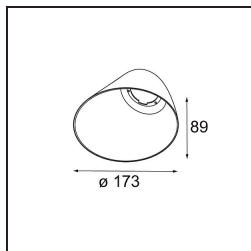

Decorative Accessories

- **12183082** Shellby skin ano bronze
- **12183041** Shellby skin ano champagne
- **12183042** Shellby skin ano gold
- **12183092** Shellby skin pearly white
- **12183084** Shellby skin ano silver bronze