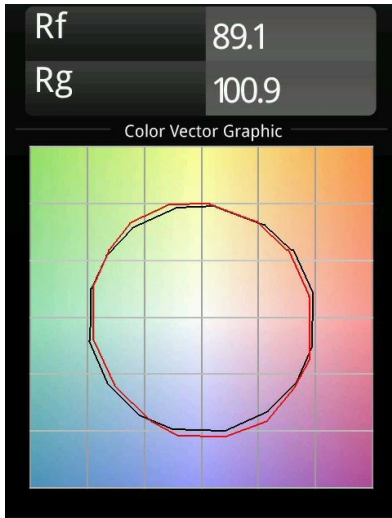

**Specifications**

Material	12180009
Light Source Type	LED
LED Type	BRIDGELUX V6 HD G7
LED technology	LED COB
CRI	Min. 90
Colour Temperature	2700K
Lifetime	L80B20 @50,000 Hours
Lamp Included	Yes
Number of Light Sources	1
CIE flux code	48 80 96 100 52
Binning (SDCM)	2
Light Direction	Down
Optic	Reflector
Input Voltage	Constant Current Driver Required
Electrical Class	III
IP Rating	55
Glow wire rating (°C)	960
Indoor/Outdoor	Indoor
Application	Ceiling, Wall
Mounting	Recessed
Cut-out size (mm)	ø177
Mounting depth (mm)	100.0
Adjustability	Not Applicable
Distance to Lighted Object (m)	0,1
Primary Colour & Primary Finish	White, Structure
Gross weight (g)	1080.0
Drive current (mA)	350      500      700
Forward voltage (Vf)	16.4      16.9      17.7
Connected load (W)	5.7      8.5      12.4
Delivered lumens (lm)	375      505      655
Efficacy (lm/W)	66      59      53
Glare rating	29      30      31

**TM30 & CRI diagram**

**Light distribution & beam diagram**