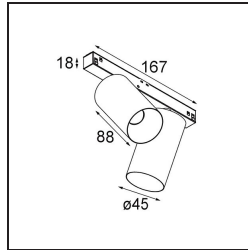

Specifications

Material	11460532
Light Source Type	LED
LED Type	BRIDGELUX V6 HD G7
LED technology	LED COB
CRI	Min. 90
Colour Temperature	2700K
Lifetime	L80B20 @50,000 Hours
Lamp Included	Yes
Number of Light Sources	2
CIE flux code	100 100 100 100 70
Binning (SDCM)	2
Light Direction	Down
Optic	Lens
Measured beam angle (°)	28.9
Input Voltage	48Vdc
Luminaire power (W)	20.0
Electrical Class	III
IP Rating	20
Glow wire rating (°C)	960
Dimming Protocol	DALI
DALI Standard	DALI version-1
Indoor/Outdoor	Indoor
Application	Ceiling, Wall
Adjustability	H 360° V 0°/+90°
Distance to Lighted Object (m)	0,1
Primary Colour & Primary Finish	Black, Structure
Gross weight (g)	566.0
Delivered lumens (lm)	579
Efficacy (lm/W)	58
Glare rating	1
Remark	<ul style="list-style-type: none"> • 3500K and 4000K on request • This black Track 48V luminaire comes with a black track adapter. Exceptions are only possible on request. • This Track 48V luminaire can not be used in the upper part of a Pista Track 48V Profile Suspended Up/Down.

- This is not a complete product. Pista track 48V system required.
-

TM30 & CRI diagram

Light distribution & beam diagram

Diagrams