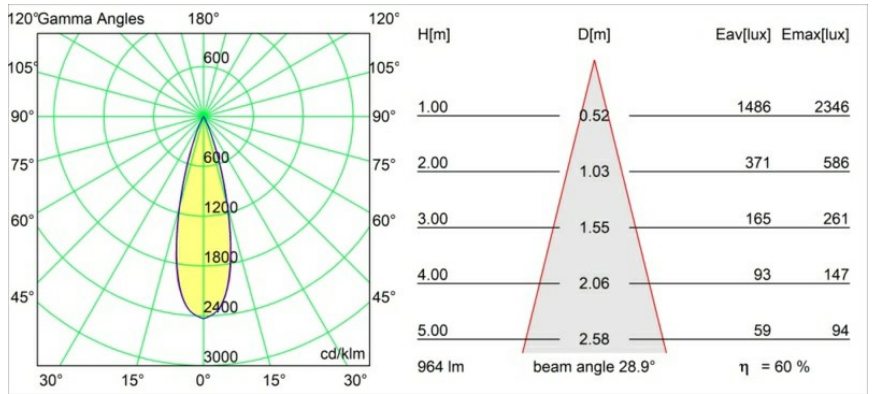

Light distribution & beam diagram