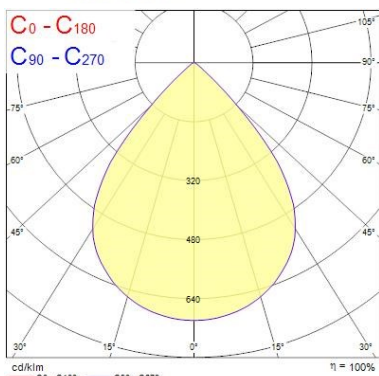

Sylvania Granit DALI

Granit IP65 DALI 13000lm 840 WB
0039620

Max. Luminaires per 10A C Breaker	5
Max. Luminaires per 13A C Breaker	6
Max. Luminaires per 16A C Breaker	8
Max. Luminaires per 20A C Breaker	10
Max. Luminaires per 10A B Breaker	5
Max. Luminaires per 13A B Breaker	6
Max. Luminaires per 16A B Breaker	8
Max. Luminaires per 20A B Breaker	8

Lifetime data

Lifespan L80 B50	90000
Lifespan L80 B20	70000
Lifespan L80 B10	65000
Lifespan L90 B50	45000

Physical data

Housing colour	Black
IP rating	IP65
IK rating	IK08
Diffuser finish	Transparent
Diffuser material	PC Polycarbonate
Nominal Product Length (mm)	308
Nominal Product Width (mm)	308
Nominal Product Height (mm)	179
Nominal Product Diameter (mm)	308
Weight (kg)	2.78

Packaging

Single packaging type	Carton
Product EAN number	5410288396200
Packaging single length / height (cm)	37.0
Packaging single width (cm)	37.0
Packaging single depth (cm)	18.0
DUN14 (outer)	05410288396200
Units per outer package	1
Packaging outer length / height (cm)	37.0
Packaging outer width (cm)	37.0
Packaging outer depth (cm)	18.0

Safety data

Optimal operating condition (°C)	-30-50

PHOTOMETRY

Sylvania Granit DALI Granit IP65 DALI 13000lm 840 WB 0039620