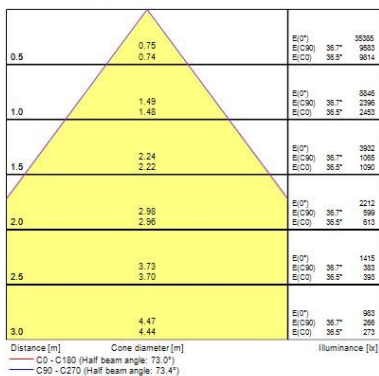

Sylvania Granit DALI

Granit IP65 DALI 13000lm 840 WB
0039620

Max. Luminaires per 10A C Breaker	5
Max. Luminaires per 13A C Breaker	6
Max. Luminaires per 16A C Breaker	8
Max. Luminaires per 20A C Breaker	10
Max. Luminaires per 10A B Breaker	5
Max. Luminaires per 13A B Breaker	6
Max. Luminaires per 16A B Breaker	8
Max. Luminaires per 20A B Breaker	8

Lifetime data

Lifespan L80 B50	90000
Lifespan L80 B20	70000
Lifespan L80 B10	65000
Lifespan L90 B50	45000

Physical data

Housing colour	Black
IP rating	IP65
IK rating	IK08
Diffuser finish	Transparent
Diffuser material	PC Polycarbonate
Nominal Product Length (mm)	308
Nominal Product Width (mm)	308
Nominal Product Height (mm)	179
Nominal Product Diameter (mm)	308
Weight (kg)	2.78

Packaging

Single packaging type	Carton
Product EAN number	5410288396200
Packaging single length / height (cm)	37.0
Packaging single width (cm)	37.0
Packaging single depth (cm)	18.0
DUN14 (outer)	05410288396200
Units per outer package	1
Packaging outer length / height (cm)	37.0
Packaging outer width (cm)	37.0
Packaging outer depth (cm)	18.0

Safety data

Optimal operating condition (°C)	-30-50

PHOTOMETRY

Sylvania Granit DALI Granit IP65 DALI 13000lm 840 WB 0039620