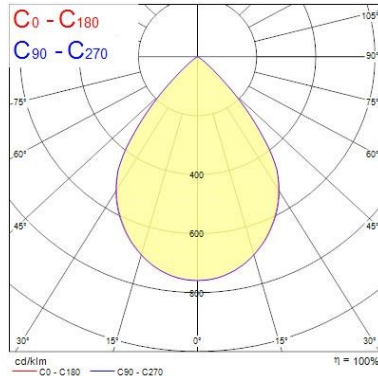

Sylvania Granit DALI

Granit IP65 DALI 13000lm 840 WB
0039620

Max. Luminaires per 10A C Breaker	5
Max. Luminaires per 13A C Breaker	6
Max. Luminaires per 16A C Breaker	8
Max. Luminaires per 20A C Breaker	10
Max. Luminaires per 10A B Breaker	5
Max. Luminaires per 13A B Breaker	6
Max. Luminaires per 16A B Breaker	8
Max. Luminaires per 20A B Breaker	8

Lifetime data

Lifespan L80 B50	90000
Lifespan L80 B20	70000
Lifespan L80 B10	65000
Lifespan L90 B50	45000

Physical data

Housing colour	Black
IP rating	IP65
IK rating	IK08
Diffuser finish	Transparent
Diffuser material	PC Polycarbonate
Nominal Product Length (mm)	308
Nominal Product Width (mm)	308
Nominal Product Height (mm)	179
Nominal Product Diameter (mm)	308
Weight (kg)	2.78

Packaging

Single packaging type	Carton
Product EAN number	5410288396200
Packaging single length / height (cm)	37.0
Packaging single width (cm)	37.0
Packaging single depth (cm)	18.0
DUN14 (outer)	05410288396200
Units per outer package	1
Packaging outer length / height (cm)	37.0
Packaging outer width (cm)	37.0
Packaging outer depth (cm)	18.0

Safety data

Optimal operating condition (°C)	-30-50

PHOTOMETRY

Sylvania Granit DALI Granit IP65 DALI 13000lm 840 WB 0039620