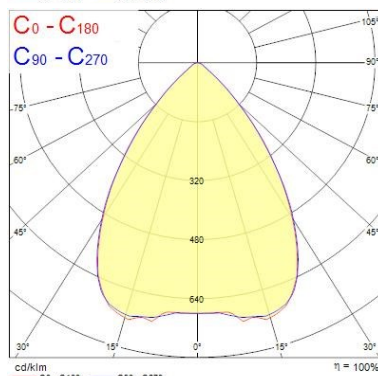

Sylvania Granit DALI

Granit IP65 DALI 13000lm 840 WB
0039620

Max. Luminaires per 10A C Breaker	5
Max. Luminaires per 13A C Breaker	6
Max. Luminaires per 16A C Breaker	8
Max. Luminaires per 20A C Breaker	10
Max. Luminaires per 10A B Breaker	5
Max. Luminaires per 13A B Breaker	6
Max. Luminaires per 16A B Breaker	8
Max. Luminaires per 20A B Breaker	8

Lifetime data

Lifespan L80 B50	90000
Lifespan L80 B20	70000
Lifespan L80 B10	65000
Lifespan L90 B50	45000

Physical data

Housing colour	Black
IP rating	IP65
IK rating	IK08
Diffuser finish	Transparent
Diffuser material	PC Polycarbonate
Nominal Product Length (mm)	308
Nominal Product Width (mm)	308
Nominal Product Height (mm)	179
Nominal Product Diameter (mm)	308
Weight (kg)	2.78

Packaging

Single packaging type	Carton
Product EAN number	5410288396200
Packaging single length / height (cm)	37.0
Packaging single width (cm)	37.0
Packaging single depth (cm)	18.0
DUN14 (outer)	05410288396200
Units per outer package	1
Packaging outer length / height (cm)	37.0
Packaging outer width (cm)	37.0
Packaging outer depth (cm)	18.0

Safety data

Optimal operating condition (°C)	-30-50

PHOTOMETRY

Sylvania Granit DALI Granit IP65 DALI 13000lm 840 WB 0039620