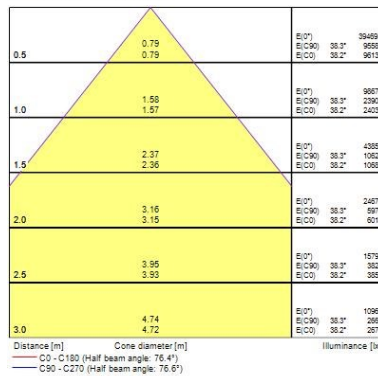

Sylvania Granit DALI

Granit IP65 DALI 13000lm 840 WB
0039620

Max. Luminaires per 10A C Breaker	5
Max. Luminaires per 13A C Breaker	6
Max. Luminaires per 16A C Breaker	8
Max. Luminaires per 20A C Breaker	10
Max. Luminaires per 10A B Breaker	5
Max. Luminaires per 13A B Breaker	6
Max. Luminaires per 16A B Breaker	8
Max. Luminaires per 20A B Breaker	8

Lifetime data

Lifespan L80 B50	90000
Lifespan L80 B20	70000
Lifespan L80 B10	65000
Lifespan L90 B50	45000

Physical data

Housing colour	Black
IP rating	IP65
IK rating	IK08
Diffuser finish	Transparent
Diffuser material	PC Polycarbonate
Nominal Product Length (mm)	308
Nominal Product Width (mm)	308
Nominal Product Height (mm)	179
Nominal Product Diameter (mm)	308
Weight (kg)	2.78

Packaging

Single packaging type	Carton
Product EAN number	5410288396200
Packaging single length / height (cm)	37.0
Packaging single width (cm)	37.0
Packaging single depth (cm)	18.0
DUN14 (outer)	05410288396200
Units per outer package	1
Packaging outer length / height (cm)	37.0
Packaging outer width (cm)	37.0
Packaging outer depth (cm)	18.0

Safety data

Optimal operating condition (°C)	-30-50

PHOTOMETRY

Sylvania Granit DALI Granit IP65 DALI 13000lm 840 WB 0039620