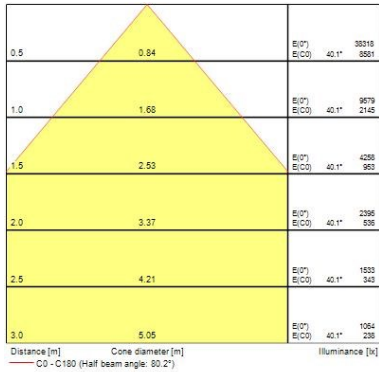

Sylvania Granit DALI

Granit IP65 DALI 13000lm 840 WB
0039620

Max. Luminaires per 10A C Breaker	5
Max. Luminaires per 13A C Breaker	6
Max. Luminaires per 16A C Breaker	8
Max. Luminaires per 20A C Breaker	10
Max. Luminaires per 10A B Breaker	5
Max. Luminaires per 13A B Breaker	6
Max. Luminaires per 16A B Breaker	8
Max. Luminaires per 20A B Breaker	8

Lifetime data

Lifespan L80 B50	90000
Lifespan L80 B20	70000
Lifespan L80 B10	65000
Lifespan L90 B50	45000

Physical data

Housing colour	Black
IP rating	IP65
IK rating	IK08
Diffuser finish	Transparent
Diffuser material	PC Polycarbonate
Nominal Product Length (mm)	308
Nominal Product Width (mm)	308
Nominal Product Height (mm)	179
Nominal Product Diameter (mm)	308
Weight (kg)	2.78

Packaging

Single packaging type	Carton
Product EAN number	5410288396200
Packaging single length / height (cm)	37.0
Packaging single width (cm)	37.0
Packaging single depth (cm)	18.0
DUN14 (outer)	05410288396200
Units per outer package	1
Packaging outer length / height (cm)	37.0
Packaging outer width (cm)	37.0
Packaging outer depth (cm)	18.0

Safety data

Optimal operating condition (°C)	-30-50

PHOTOMETRY

Sylvania Granit DALI Granit IP65 DALI 13000lm 840 WB 0039620