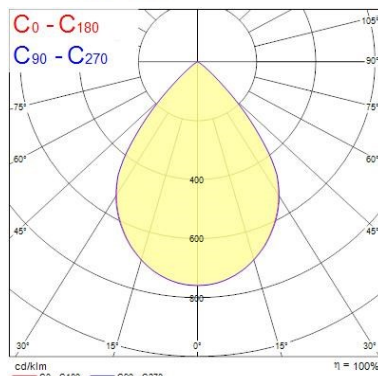

Sylvania Granit DALI

Granit IP65 DALI 13000lm 840 WB
0039620

Max. Luminaires per 10A C Breaker	5
Max. Luminaires per 13A C Breaker	6
Max. Luminaires per 16A C Breaker	8
Max. Luminaires per 20A C Breaker	10
Max. Luminaires per 10A B Breaker	5
Max. Luminaires per 13A B Breaker	6
Max. Luminaires per 16A B Breaker	8
Max. Luminaires per 20A B Breaker	8

Lifetime data

Lifespan L80 B50	90000
Lifespan L80 B20	70000
Lifespan L80 B10	65000
Lifespan L90 B50	45000

Physical data

Housing colour	Black
IP rating	IP65
IK rating	IK08
Diffuser finish	Transparent
Diffuser material	PC Polycarbonate
Nominal Product Length (mm)	308
Nominal Product Width (mm)	308
Nominal Product Height (mm)	179
Nominal Product Diameter (mm)	308
Weight (kg)	2.78

Packaging

Single packaging type	Carton
Product EAN number	5410288396200
Packaging single length / height (cm)	37.0
Packaging single width (cm)	37.0
Packaging single depth (cm)	18.0
DUN14 (outer)	05410288396200
Units per outer package	1
Packaging outer length / height (cm)	37.0
Packaging outer width (cm)	37.0
Packaging outer depth (cm)	18.0

Safety data

Optimal operating condition (°C)	-30-50

PHOTOMETRY

Sylvania Granit DALI Granit IP65 DALI 13000lm 840 WB 0039620