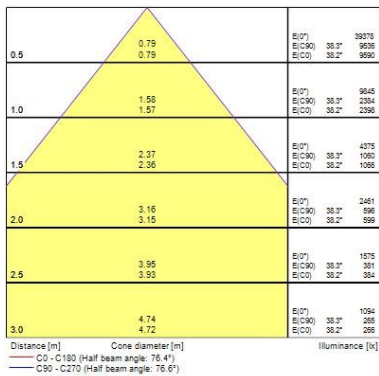

Sylvania Granit DALI

Granit IP65 DALI 13000lm 840 WB
0039620

Max. Luminaires per 10A C Breaker	5
Max. Luminaires per 13A C Breaker	6
Max. Luminaires per 16A C Breaker	8
Max. Luminaires per 20A C Breaker	10
Max. Luminaires per 10A B Breaker	5
Max. Luminaires per 13A B Breaker	6
Max. Luminaires per 16A B Breaker	8
Max. Luminaires per 20A B Breaker	8

Lifetime data

Lifespan L80 B50	90000
Lifespan L80 B20	70000
Lifespan L80 B10	65000
Lifespan L90 B50	45000

Physical data

Housing colour	Black
IP rating	IP65
IK rating	IK08
Diffuser finish	Transparent
Diffuser material	PC Polycarbonate
Nominal Product Length (mm)	308
Nominal Product Width (mm)	308
Nominal Product Height (mm)	179
Nominal Product Diameter (mm)	308
Weight (kg)	2.78

Packaging

Single packaging type	Carton
Product EAN number	5410288396200
Packaging single length / height (cm)	37.0
Packaging single width (cm)	37.0
Packaging single depth (cm)	18.0
DUN14 (outer)	05410288396200
Units per outer package	1
Packaging outer length / height (cm)	37.0
Packaging outer width (cm)	37.0
Packaging outer depth (cm)	18.0

Safety data

Optimal operating condition (°C)	-30-50

PHOTOMETRY

Sylvania Granit DALI Granit IP65 DALI 13000lm 840 WB 0039620