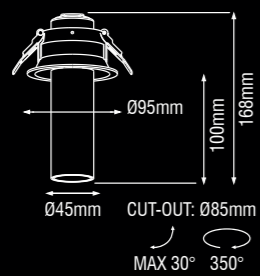

## • FONTANA

The Fontana is eccentric track spotlight with optical lens in a diagonal tube form. A powerful statement. The Karizma Luce Fontana enriches every interior where focused warm light with a high CRI is desired. His pronounced design fits perfectly in showrooms, galleries, museums, bars and restaurants.

Family products

Fontana S

Description	∧	white	black	grey
670lm 927 10W	36°	126CW9273600	126CB9273600	126CG9273600
700lm 930 10W	36°	126CW9303600	126CB9303600	126CG9303600
850lm 840 10W	36°	126DW8403600	126DB8403600	126DG8403600

Fontana M

Description	∧	white	black	grey
670lm 927 10W	36°	125CW9273600	125CB9273600	125CG9273600
700lm 930 10W	36°	125CW9303600	125CB9303600	125CG9303600
850lm 840 10W	36°	125DW8403600	125DB8403600	125DG8403600