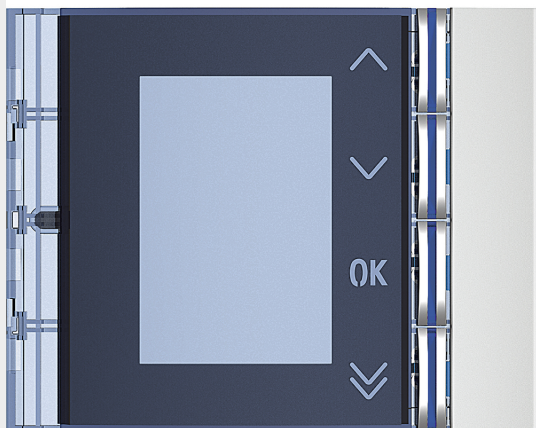

BTICINO &gt; Door entry systems &gt; External solution &gt; SFERA entrance panels

**352501**

Sfera New display front cover - Allmetal

## Technical features

|               |         |
|---------------|---------|
| Brand         | BTicino |
| N° of modules | 1       |
| Series        | Sfera   |