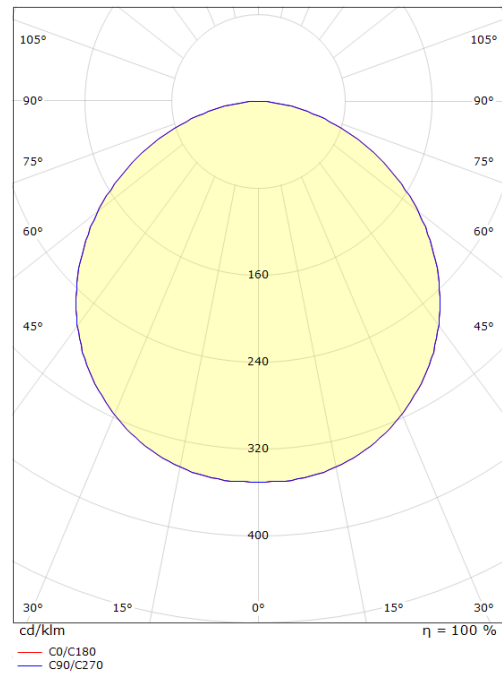

Frame Round White 670lm 3000K Ra>80 Trailing edge dimming

Article code: **605041**
 EAN: 7021986050417

Light technic

Type of light source: LED (not exchangeable)
 Wattage: 7W
 System wattage: 7W
 Luminous flux: 670lm
 Efficacy: 96 lm/W
 Voltage: 230V
 Colour temperature: 3000K
 Colour rendering (CRI): Ra>80
 MacAdams factor: SDCM: 3
 Lifetime: L80/B20>50,000
 Light distribution: Direct
 Optic: Plastic Opal
 Beam angle: 110°

Dimensions (mm)

Height (H): 77
 Diameter (D): 270
 Weight (brutto/netto): 2.39 / 1.9

Packaging

Packing dimensions: 278 x 275 x 92

7 0 2 1 9 8 6 0 5 0 4 1 7