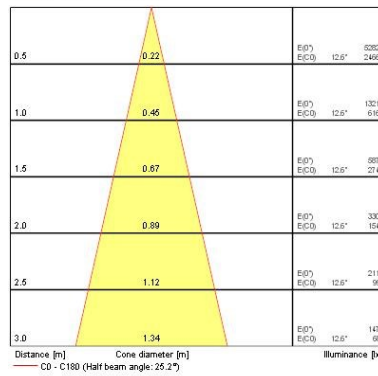

Beacon 50W Mains Voltage - Hi-Spot ES50

BEACON ES50 S/C SILVER 240V
2041880

E-number Norway	3223666
Warranty	5 years

Optical data

LOR (%)	87
Light colour	N/A
Adjustable chromaticity	N
Beam Angle (°)	25
Distribution type	Adjustable

Electrical data

Mains voltage (V)	230V~
Electrical protection	Class I
Transformer required	No

Physical data

Housing colour	Silver
IP rating	IP20
Nominal Product Width (mm)	85
Nominal Product Height (mm)	114
Nominal Product Diameter (mm)	58
Max. Lamp Diameter (mm) - D	58
Weight (kg)	0.31

Packaging

Single packaging type	Carton
Product EAN number	5025768418800
Packaging single length / height (cm)	17.5
Packaging single width (cm)	15.0
Packaging single depth (cm)	17.5
Units per outer package	1
Packaging outer length / height (cm)	17.5
Packaging outer width (cm)	15.0
Packaging outer depth (cm)	17.5

PHOTOMETRY

Beacon 50W Mains Voltage - Hi-Spot ES50 BEACON ES50 S/C SILVER 240V 2041880

TECHNICAL DRAWINGS