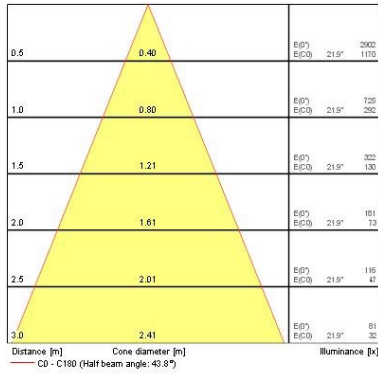

Beacon 50W Mains Voltage - Hi-Spot ES50

BEACON ES50 S/C SILVER 240V
2041880

E-number Norway	3223666
Warranty	5 years

Optical data

LOR (%)	87
Light colour	N/A
Adjustable chromaticity	N
Beam Angle (°)	25
Distribution type	Adjustable

Electrical data

Mains voltage (V)	230V~
Electrical protection	Class I
Transformer required	No

Physical data

Housing colour	Silver
IP rating	IP20
Nominal Product Width (mm)	85
Nominal Product Height (mm)	114
Nominal Product Diameter (mm)	58
Max. Lamp Diameter (mm) - D	58
Weight (kg)	0.31

Packaging

Single packaging type	Carton
Product EAN number	5025768418800
Packaging single length / height (cm)	17.5
Packaging single width (cm)	15.0
Packaging single depth (cm)	17.5
Units per outer package	1
Packaging outer length / height (cm)	17.5
Packaging outer width (cm)	15.0
Packaging outer depth (cm)	17.5

PHOTOMETRY

Beacon 50W Mains Voltage - Hi-Spot ES50 BEACON ES50 S/C SILVER 240V 2041880

TECHNICAL DRAWINGS