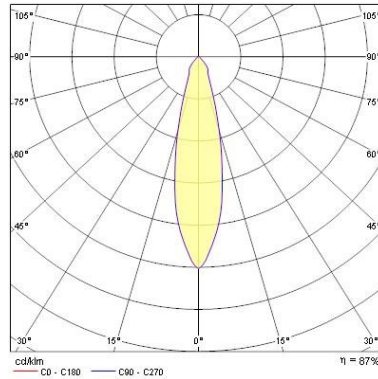

Beacon 50W Mains Voltage - Hi-Spot ES50

BEACON ES50 S/C SILVER 240V
2041880

E-number Norway	3223666
Warranty	5 years

Optical data

LOR (%)	87
Light colour	N/A
Adjustable chromaticity	N
Beam Angle (°)	25
Distribution type	Adjustable

Electrical data

Mains voltage (V)	230V~
Electrical protection	Class I
Transformer required	No

Physical data

Housing colour	Silver
IP rating	IP20
Nominal Product Width (mm)	85
Nominal Product Height (mm)	114
Nominal Product Diameter (mm)	58
Max. Lamp Diameter (mm) - D	58
Weight (kg)	0.31

Packaging

Single packaging type	Carton
Product EAN number	5025768418800
Packaging single length / height (cm)	17.5
Packaging single width (cm)	15.0
Packaging single depth (cm)	17.5
Units per outer package	1
Packaging outer length / height (cm)	17.5
Packaging outer width (cm)	15.0
Packaging outer depth (cm)	17.5

PHOTOMETRY

Beacon 50W Mains Voltage - Hi-Spot ES50 BEACON ES50 S/C SILVER 240V 2041880

TECHNICAL DRAWINGS