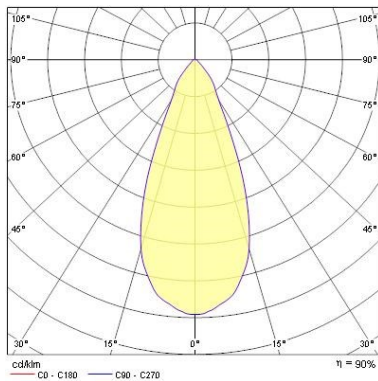

Beacon 50W Mains Voltage - Hi-Spot ES50

BEACON ES50 S/C SILVER 240V
2041880

E-number Norway	3223666
Warranty	5 years

Optical data

LOR (%)	87
Light colour	N/A
Adjustable chromaticity	N
Beam Angle (°)	25
Distribution type	Adjustable

Electrical data

Mains voltage (V)	230V~
Electrical protection	Class I
Transformer required	No

Physical data

Housing colour	Silver
IP rating	IP20
Nominal Product Width (mm)	85
Nominal Product Height (mm)	114
Nominal Product Diameter (mm)	58
Max. Lamp Diameter (mm) - D	58
Weight (kg)	0.31

Packaging

Single packaging type	Carton
Product EAN number	5025768418800
Packaging single length / height (cm)	17.5
Packaging single width (cm)	15.0
Packaging single depth (cm)	17.5
Units per outer package	1
Packaging outer length / height (cm)	17.5
Packaging outer width (cm)	15.0
Packaging outer depth (cm)	17.5

PHOTOMETRY

Beacon 50W Mains Voltage - Hi-Spot ES50 BEACON ES50 S/C SILVER 240V 2041880

TECHNICAL DRAWINGS