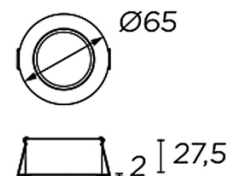

71-2910-AF-00

Frame compatible with LED module from the PLAY series. Download -Accessories- file to see available modules.

Structure material: Satin aluminium

IP54

71-2911-AF-00

Frame compatible with LED module from the PLAY series. Download -Accessories- file to see available modules.

Structure material: Satin aluminium

IP54

71-2912-14-00

Frame compatible with LED module from the PLAY series. Download -Accessories- file to see available modules.

Structure material: Aluminium

Structure finish: White

IP54

71-2912-AF-00

Frame compatible with LED module from the PLAY series. Download -Accessories- file to see available modules.

Structure material: Satin aluminium

IP54