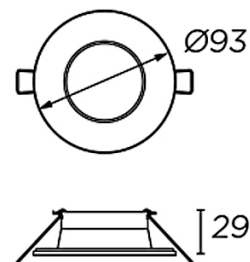

Structure material:
Structure finish:

Aluminium
White