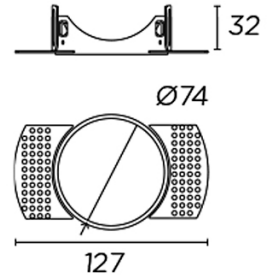

Structure material:
Structure finish:

Aluminium
White