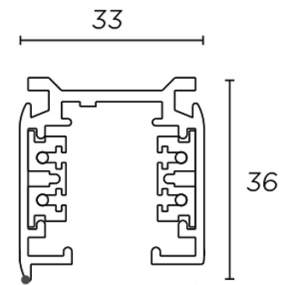

71-5125-14-00

Structure material:
Structure finish:

Aluminium
White

IP54

71-5125-23-00

Structure material:
Structure finish:

Aluminium
Golden

IP54

71-5225-60-00

For direct mounting on false ceiling

Structure finish:

Black

71-5128-14-00

Structure material:
Structure finish:

Aluminium
White

IP20