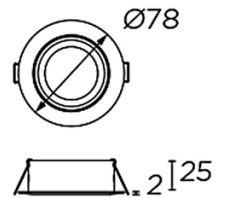

71-2915-AF-00

Frame compatible with LED module from the PLAY series. Download -Accessories- file to see available modules.

Structure material: Satin aluminium

IP23

71-2915-21-00

Frame compatible with LED module from the PLAY series. Download -Accessories- file to see available modules.

Structure material: Aluminium
Structure finish: Chrome

IP23

71-4754-60-00

Visual comfort accessory (Optional)

Structure material: ABS
Structure finish: Black

71-5208-00-00

Structure material: Polycarbonate
Structure finish: Transparent