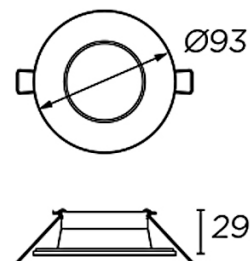

**Structure material:**  
**Structure finish:**

Aluminium  
Chrome

IP65

<b>Luminaire</b>		<b>Measur.</b>		<b>Lamp</b>		
Code	71-3881-14-37	Code	71-3881-14-37	Code	LED	
Name	LED RECESSED LIGHT	Name	LED RECESSED LIGHT	Number	1	
Line	Eulumdat	Date	23-01-2015	Position		
Efficiency	100.00%	Coordinate system	CG	Total Flux	1161.00 lm	
Maximum value	1836.05 cd	Position	C=270.00 G=1.00	Asymmetrical		
Rectangular Luminaire	Length	39 mm	Width	39 mm	Height	1 mm
Rectangular Luminous Area	Length	39 mm	Width	39 mm	Height	0 mm
Horizontal Luminous Area	0.001521 m2	Emitting area on Plane 180°		0.000000 m2		
Emitting area on Plane 0°	0.000000 m2	Emitting area on Plane 270°		0.000000 m2		
Emitting area on Plane 90°	0.000000 m2	Glare area at 76°		0.000368 m2		
Symmetry Type	Asymmetrical	Maximum Gamma Angle		90		
Measurement Distance	0.00	Measurement Flux		1161.00 lm		
Operator		Source voltage				
Temperature	25.00 °C	Source current				
Humidity	60.00 %	Photocell				
Notes						