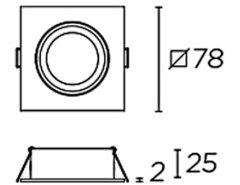

71-2913-14-00

Frame compatible with LED module from the PLAY series. Download -Accessories- file to see available modules.

Structure material: Aluminium
Structure finish: White

IP54

71-2914-14-00

Frame compatible with LED module from the PLAY series. Download -Accessories- file to see available modules.

Structure material: Aluminium
Structure finish: White

IP23

71-2914-AF-00

Frame compatible with LED module from the PLAY series. Download -Accessories- file to see available modules.

Structure material: Satin aluminium

IP23

71-2915-14-00

Frame compatible with LED module from the PLAY series. Download -Accessories- file to see available modules.

Structure material: Aluminium
Structure finish: White

IP23