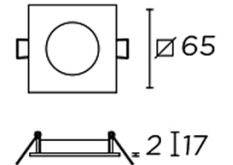

71-2910-AF-00

Frame compatible with LED module from the PLAY series. Download -Accessories- file to see available modules.

Structure material: Satin aluminium

IP54

71-2911-AF-00

Frame compatible with LED module from the PLAY series. Download -Accessories- file to see available modules.

Structure material: Satin aluminium

IP54

71-2912-14-00

Frame compatible with LED module from the PLAY series. Download -Accessories- file to see available modules.

Structure material: Aluminium

Structure finish: White

IP54

71-2912-AF-00

Frame compatible with LED module from the PLAY series. Download -Accessories- file to see available modules.

Structure material: Satin aluminium

IP54