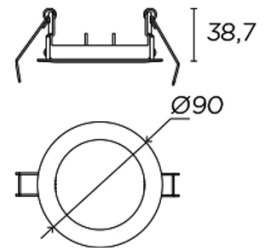

**Structure material:** Aluminium  
**Structure finish:** White

IP54

71-4751-60-00

Frame needed to complete the PLAY DECO lights.

**Structure material:** Aluminium  
**Structure finish:** Black

IP54

**71-2910-AF-00**