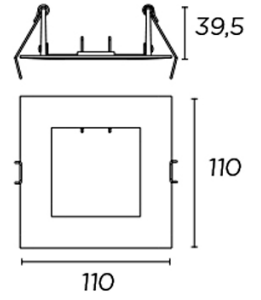

71-5125-14-00

Structure material:
Structure finish:

Aluminium
White

IP54

71-5125-23-00

Structure material:
Structure finish:

Aluminium
Golden

IP54

71-5225-60-00

For direct mounting on false ceiling

Structure finish:

Black

71-5128-14-00

Structure material:
Structure finish:

Aluminium
White

IP20