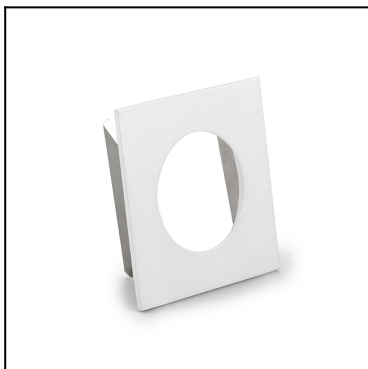

Reflector (28°)

Structure material:	Polycarbonate
Structure finish:	Chrome
Diffuser material:	UVA methacrylate
Diffuser finish:	Transparent

71-2910-14-00