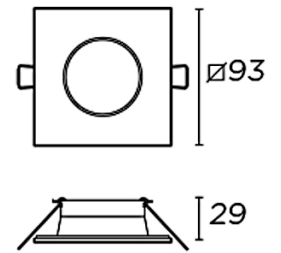

Structure material: Aluminium
Structure finish: White