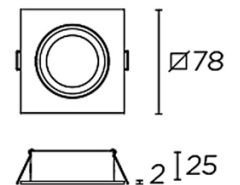

71-2913-14-00

Frame compatible with LED module from the PLAY series. Download -Accessories- file to see available modules.

Structure material: Aluminium
Structure finish: White

IP54

71-2914-14-00

Frame compatible with LED module from the PLAY series. Download -Accessories- file to see available modules.

Structure material: Aluminium
Structure finish: White

IP23

71-2914-AF-00

Frame compatible with LED module from the PLAY series. Download -Accessories- file to see available modules.

Structure material: Satin aluminium

IP23

71-2915-14-00

Frame compatible with LED module from the PLAY series. Download -Accessories- file to see available modules.

Structure material: Aluminium
Structure finish: White

IP23