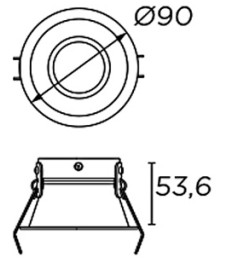

71-2913-14-00

Frame compatible with LED module from the PLAY series. Download -Accessories- file to see available modules.

Structure material: Aluminium
Structure finish: White

IP54

71-2914-14-00

Frame compatible with LED module from the PLAY series. Download -Accessories- file to see available modules.

Structure material: Aluminium
Structure finish: White

IP23

71-2914-AF-00

Frame compatible with LED module from the PLAY series. Download -Accessories- file to see available modules.

Structure material: Satin aluminium

IP23

71-2915-14-00

Frame compatible with LED module from the PLAY series. Download -Accessories- file to see available modules.

Structure material: Aluminium
Structure finish: White

IP23