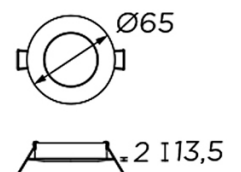

71-3283-00-00

Reflector (15°)

Structure material:	Polycarbonate
Structure finish:	Chrome
Diffuser material:	UVA methacrylate
Diffuser finish:	Transparent

71-3284-00-00

Reflector (28°)

Structure material:	Polycarbonate
Structure finish:	Chrome
Diffuser material:	UVA methacrylate
Diffuser finish:	Transparent

71-2910-14-00

Frame compatible with LED module from the PLAY series. Download -Accessories- file to see available modules.

Structure material:	Aluminium
Structure finish:	White

IP54

71-2911-14-00

Frame compatible with LED module from the PLAY series. Download -Accessories- file to see available modules.

Structure material:	Aluminium
Structure finish:	White

IP54