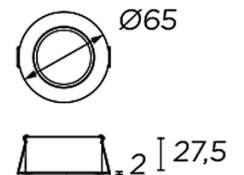

71-2910-AF-00

Frame compatible with LED module from the PLAY series. Download -Accessories- file to see available modules.

Structure material: Satin aluminium

IP54

71-2911-AF-00

Frame compatible with LED module from the PLAY series. Download -Accessories- file to see available modules.

Structure material: Satin aluminium

IP54

71-2912-14-00

Frame compatible with LED module from the PLAY series. Download -Accessories- file to see available modules.

Structure material: Aluminium

Structure finish: White

IP54

71-2912-AF-00

Frame compatible with LED module from the PLAY series. Download -Accessories- file to see available modules.

Structure material: Satin aluminium

IP54