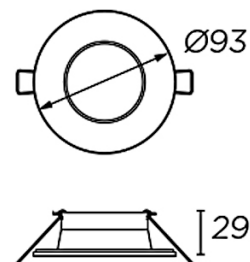

Structure material:
Structure finish:

Aluminium
Satin