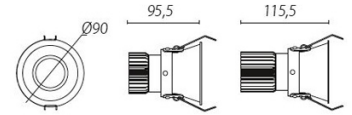

Aluminium  
White

IP20

71-2913-AF-00

A surround for the installation of PLAY series LED modules.

**Structure material:** Satin aluminium

IP54

71-5138-14-00

**Structure material:** Aluminium  
**Structure finish:** White