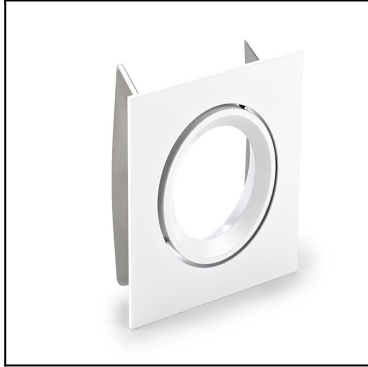

Frame compatible with LED module from the PLAY series. Download -Accessories- file to see available modules.

**Structure material:** Aluminium  
**Structure finish:** White

IP54

71-2914-14-00

Frame compatible with LED module from the PLAY series. Download -Accessories- file to see available modules.