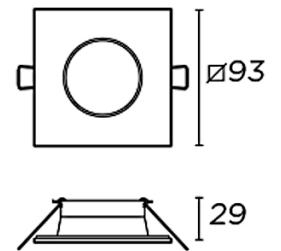

Structure material: Aluminium
Structure finish: Satin