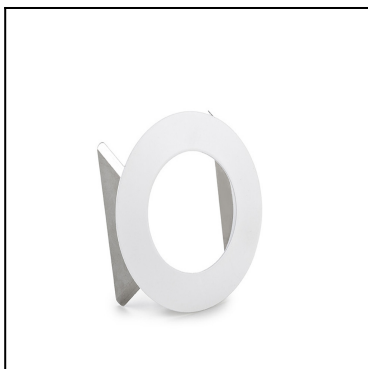

Frame compatible with LED module from the PLAY series. Download -Accessories- file to see available modules.

Structure material:	Aluminium
Structure finish:	White

IP54

71-2911-14-00