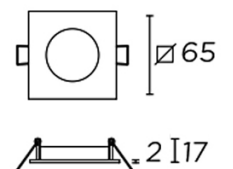

71-3283-00-00

Reflector (15°)

Structure material:	Polycarbonate
Structure finish:	Chrome
Diffuser material:	UVA methacrylate
Diffuser finish:	Transparent

71-3284-00-00

Reflector (28°)

Structure material:	Polycarbonate
Structure finish:	Chrome
Diffuser material:	UVA methacrylate
Diffuser finish:	Transparent

71-2910-14-00

Frame compatible with LED module from the PLAY series. Download -Accessories- file to see available modules.

Structure material:	Aluminium
Structure finish:	White

IP54

71-2911-14-00

Frame compatible with LED module from the PLAY series. Download -Accessories- file to see available modules.

Structure material:	Aluminium
Structure finish:	White

IP54