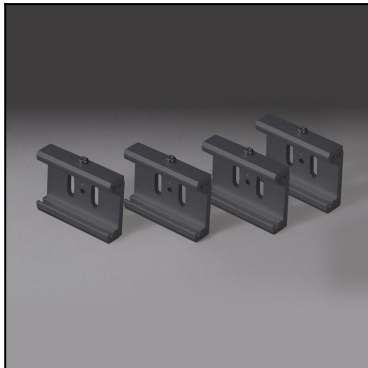

Aluminium  
Golden

IP54

71-5225-60-00

For direct mounting on false ceiling

**Structure finish:**

Black

71-5128-14-00

**Structure material:**  
**Structure finish:**