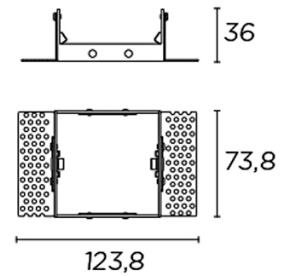

Structure material:
Structure finish:

Aluminium
White