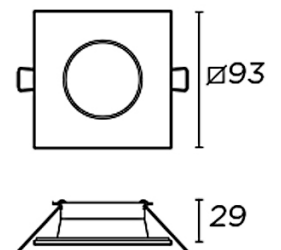

Structure material: Aluminium
Structure finish: Chrome