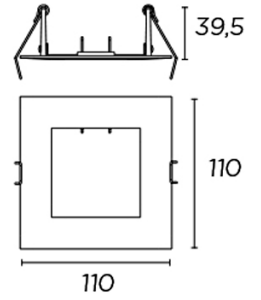

71-5125-14-00

Structure material:
Structure finish:

Aluminium
White

IP54

71-5125-23-00

Structure material:
Structure finish:

Aluminium
Golden

IP54

71-5225-60-00

For direct mounting on false ceiling

Structure finish:

Black

71-5128-14-00

Structure material:
Structure finish:

Aluminium
White

IP20