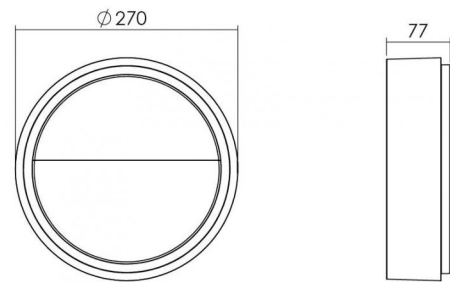

Frame Round Wall

Frame Round Wall White 390lm 3000K Ra>80

Article code: **605046**
EAN: 7021986050462

Light technic

Type of light source: LED (not exchangeable)
Wattage: 7W
System wattage: 7W
Luminous flux: 390lm
Efficacy: 56 lm/W
Voltage: 230V
Colour temperature: 3000K
Colour rendering (CRI): Ra>80
MacAdams factor: SDCM: 3
Lifetime: L80/B20>50,000
Light distribution: Direct
Optic: Plastic Opal
Beam angle: 110°

Housing: Aluminium
Colour: White
Optics: Polycarbonat (PC)

Mounting/Connection

Mounting: Surface, Indoor / Outdoor
Cable entry: Screwless terminal block
Plug: Screwless terminal block
Max. luminaires per circuit breaker: B10: 77, B16: 123, C10: 77, C16: 123

Dimensions (mm)

Height (H): 77
Diameter (D): 270
Weight (brutto/netto): 2.39 / 1.9

Packaging

Packing dimensions: 278 x 275 x 92

7 0 2 1 9 8 6 0 5 0 4 6 2