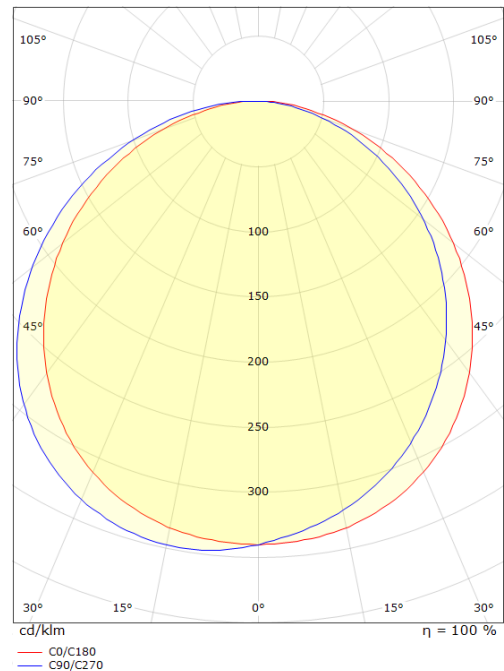

Frame Round Wall

Frame Round Wall White 390lm 3000K Ra>80

Article code: **605046**
EAN: 7021986050462

Light technic

Type of light source: LED (not exchangeable)
Wattage: 7W
System wattage: 7W
Luminous flux: 390lm
Efficacy: 56 lm/W
Voltage: 230V
Colour temperature: 3000K
Colour rendering (CRI): Ra>80
MacAdams factor: SDCM: 3
Lifetime: L80/B20>50,000
Light distribution: Direct
Optic: Plastic Opal
Beam angle: 110°

Dimensions (mm)

Height (H): 77
Diameter (D): 270
Weight (brutto/netto): 2.39 / 1.9

Packaging

Packing dimensions: 278 x 275 x 92

7 0 2 1 9 8 6 0 5 0 4 6 2