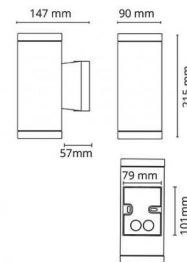

Protection

Luminaire class: Class II
Ingress protection rating: IP54
Vandal class: IK07