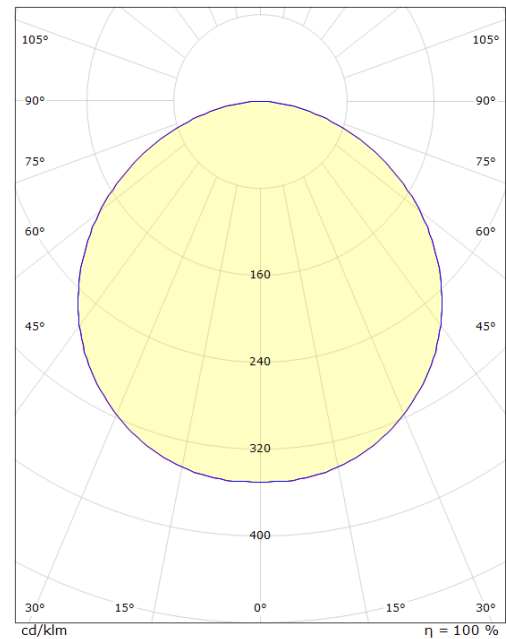

Frame Round Black 670lm 3000K Ra>80 Trailing edge dimming

Article code: **605051**
 EAN: 7021986050516

Light technic

Type of light source: LED (not exchangeable)
 Wattage: 7W
 System wattage: 7W
 Luminous flux: 670lm
 Efficacy: 96 lm/W
 Voltage: 230V
 Colour temperature: 3000K
 Colour rendering (CRI): Ra>80
 MacAdams factor: SDCM: 3
 Lifetime: L80/B20>50,000
 Light distribution: Direct
 Optic: Plastic Opal
 Beam angle: 110°

Dimensions (mm)

Height (H): 77
 Diameter (D): 270
 Weight (brutto/netto): 2.39 / 1.9

Packaging

Packing dimensions: 278 x 275 x 92

7 0 2 1 9 8 6 0 5 0 5 1 6